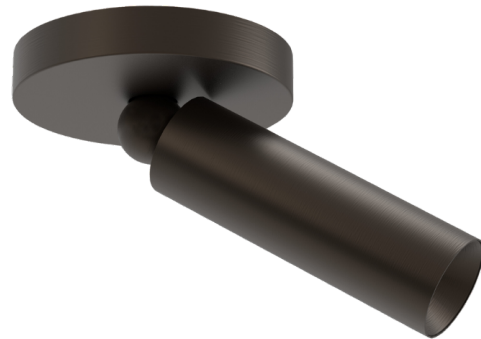

LUXE PIVOT

LXPV-27-DB

Powered by CSL technology, this clean, low-profile flush mount features powerful, precise lighting with complete directional control. The 1 cylinder pivots with a 60-degree tilt and 360-degree rotation, utilizing CSL Whisper Flex optics to provide optimal lighting precision from the ceiling. Available in Patina Brass and Distressed Bronze finishes, it adapts seamlessly to modern interiors.

FINISHES

DIMENSIONS

Height: 7.75"

Width/Diameter: 2"

Length: "

Minimum Height: "

Maximum Height: "

Canopy/Backplate: 5"

Hanging Type: Flush

Product Weight: 2.2lb

GLASS

Attachment:

Glass 1:

Glass 2:

LAMPING

Bulb 1