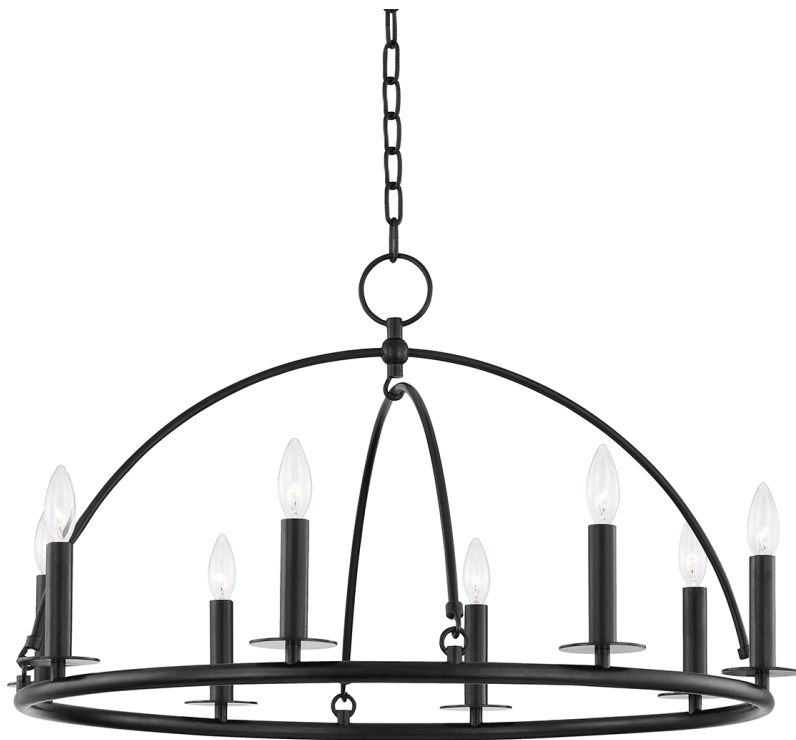

HOWELL

9532-AI

Metal arches bring a smooth dome-shape and add an interesting twist to this traditional wagon-wheel chandelier. Candelabra bulbs around the circumference provide an abundance of bright, beautiful light. Available as a single or double-tier in Aged Brass, Polished Nickel or Aged Iron.

FINISHES

AGED IRON (AI)

Coastal Suitable Finish (EPM): No

DIMENSIONS

Height: 19"

Width/Diameter: 32"

Canopy/Backplate: 5.5"

Product Weight: 17lb

Canopy/Backplate Shape: Round

Sloped Ceiling Compatible: No

Living Finish: No

Uplight Only: No

Shade

Shade 1:

ELECTRICAL

Bulb 1

Bulb Included: No

Socket: E12 Candelabra Base

Bulb Type: B11

Max Wattage: 60

Bulb Quantity: 8

Bulb Included: No

Wire Length: 120"

Switch Type: N/A

Gem Box Required (2"x3"): No

Dark Sky: No

SHIPPING

Carton 1: 34" x 34" x 9"

Carton 1 Weight: 23lb

Shipping Method: Ground

Country of Origin: CN