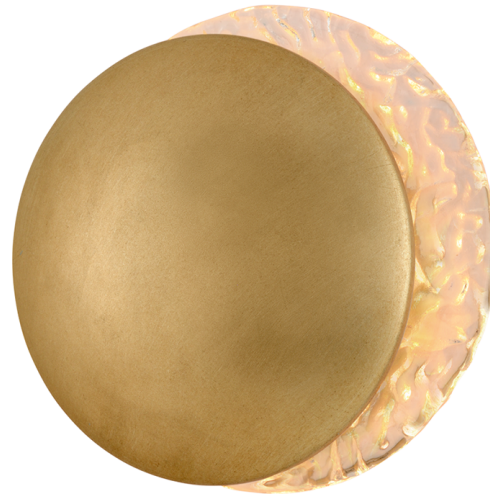

LIBRA

255-12

Organic and sprawling, Libra's scales hold an aesthetic balance. Deliciously textured glass slides off the tops of these Antique-Silver Leaf scales, creating contrast and intrigue. All of the lighting Libra produces is indirect, projecting up through eclipsing discs of glowing diffusion, resulting in an atmosphere mysterious, relaxed, and intimate.

FINISHES

ANTIQUÉ SILVER LEAF STAINLESS (ANTIQUÉ SILVER LEAF STAINLESS)

DIMENSIONS

Height: 11.5"

Width/Diameter: 11"

Canopy/Backplate: 6.5"

Hanging Type:

Product Weight: 6.05lb

GLASS

Attachment:

Glass 1: Glass

Glass 2:

LAMPING

Bulb 1

Bulb Included: N/A

Socket: Integrated LED