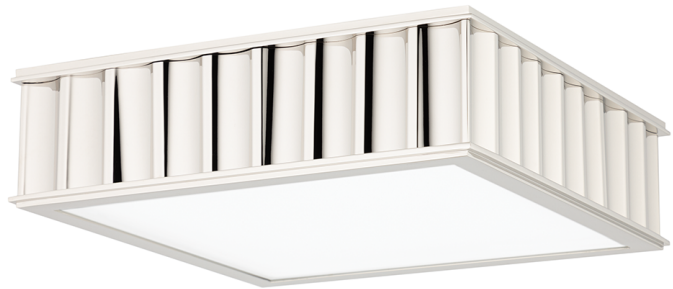

MIDDLEBURY

931-PN

FINISHES

AGED BRASS (AGB)
HISTORIC NICKEL (HN)
POLISHED NICKEL (PN)

DIMENSIONS

Height: 4"

Width/Diameter: 13"

Length: 13"

Canopy/Backplate: 5"

Hanging Type:

Product Weight: 10lb

GLASS

Attachment: Twist Lock

Glass 1: Glass

Glass 2:

LAMPING

Bulb 1

Bulb Included: No

Socket: E26 Medium Base

Bulb: 2 • 60 Watt Max

Voltage: 120 VAC

UL Rating: UL Damp

SHIPPING

Carton 1: 16" x 16" x 7"