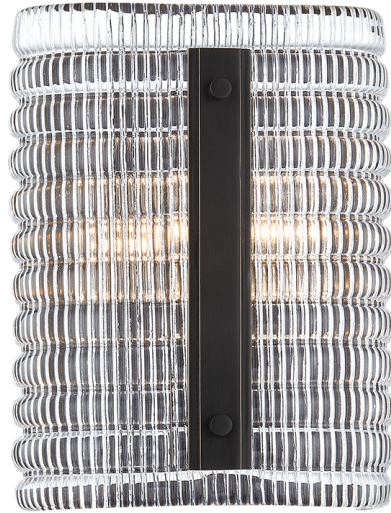

ATHENS

2852-OB

FINISHES

AGED BRASS (AGB)

OLD BRONZE (OB)

DIMENSIONS

Height: 9.5"

Width/Diameter: 8"

Canopy/Backplate: 8"

Hanging Type:

Product Weight: 6.6lb

GLASS

Attachment: Decorative Cap Nuts

Glass 1: Glass

Glass 2:

LAMPING

Bulb 1

Bulb Included: No

Socket: E12 Candelabra Base

Bulb: B11 • 2 • 40 Watt Max

SHIPPING

Carton 1: 16" x 12" x 7"

Carton 1 Weight: 9lb

Shipping Method: Ground