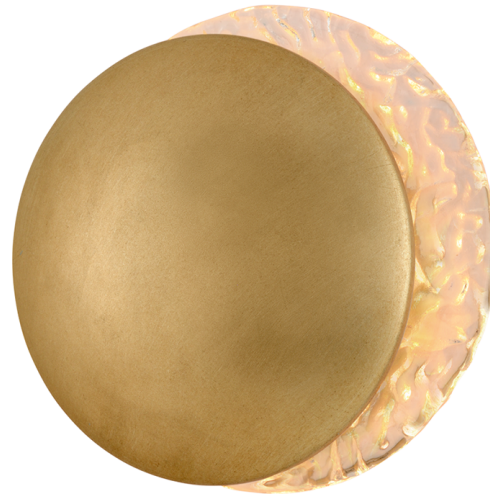

# LIBRA

255-12

Organic and sprawling, Libra's scales hold an aesthetic balance. Deliciously textured glass slides off the tops of these Antique-Silver Leaf scales, creating contrast and intrigue. All of the lighting Libra produces is indirect, projecting up through eclipsing discs of glowing diffusion, resulting in an atmosphere mysterious, relaxed, and intimate.

## FINISHES

ANTIQUÉ SILVER LEAF STAINLESS (ANTIQUÉ SILVER LEAF STAINLESS)

## DIMENSIONS

Height: 11.5"

Width/Diameter: 11"

Canopy/Backplate: 6.5"

Hanging Type:

Product Weight: 6.05lb

## GLASS

Attachment:

Glass 1: Glass

Glass 2: