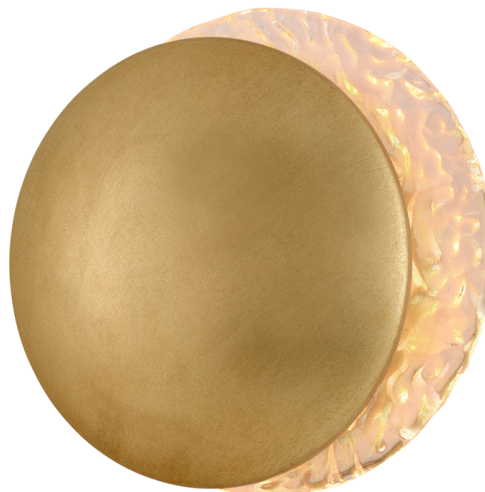

LIBRA

255-12

Organic and sprawling, Libra's scales hold an aesthetic balance. Deliciously textured glass slides off the tops of these Antique-Silver Leaf scales, creating contrast and intrigue. All of the lighting Libra produces is indirect, projecting up through eclipsing discs of glowing diffusion, resulting in an atmosphere mysterious, relaxed, and intimate.

FINISHES

ANTIQUÉ SILVER LEAF STAINLESS (ANTIQUÉ SILVER LEAF STAINLESS)

DIMENSIONS

Height: 11.5"

Width/Diameter: 11"

Canopy/Backplate: 6.5"

Hanging Type:

Product Weight: 6.05lb

GLASS

Attachment:

Glass 1: Glass

Glass 2:

LAMPING

Bulb 1

Bulb Included: N/A

Socket: Integrated LED

Bulb: 1 • 12 Watt Max

Voltage: 120

UL Rating: UL Dry

Gem Box: Not Required

CRI: 90

Color Temp.: 2700k

Lumens:

Title 24: No

Field Serviceable: Yes

PATENT PENDING