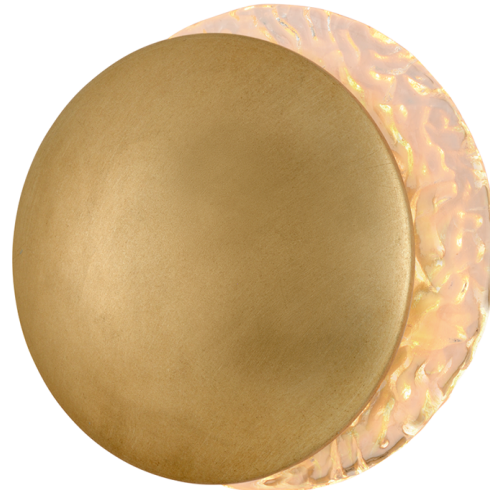

LIBRA

255-12

Organic and sprawling, Libra's scales hold an aesthetic balance. Deliciously textured glass slides off the tops of these Antique-Silver Leaf scales, creating contrast and intrigue. All of the lighting Libra produces is indirect, projecting up through eclipsing discs of glowing diffusion, resulting in an atmosphere mysterious, relaxed, and intimate.

FINISHES

ANTIQUÉ SILVER LEAF STAINLESS (ANTIQUÉ SILVER LEAF STAINLESS)

DIMENSIONS

Height: 11.5"

Width/Diameter: 11"

Canopy/Backplate: 6.5"

Hanging Type:

Product Weight: 6.05lb

GLASS

Attachment:

Glass 1: Glass

Glass 2:

LAMPING

Bulb 1

Bulb Included: N/A

Socket: Integrated LED

Bulb: 1 • 12 Watt Max

Voltage: 120

UL Rating: UL Dry

Gem Box: Not Required

CRI: 90

Color Temp.: 2700k

Lumens:

Title 24: No

Field Serviceable: Yes

PATENT PENDING