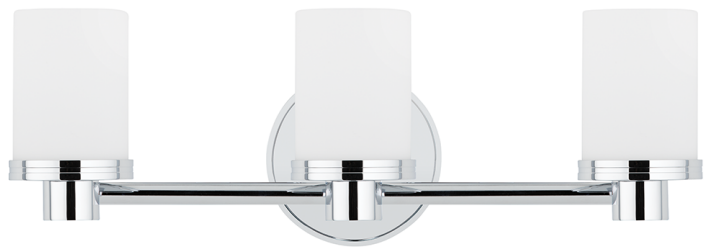

## FINISHES

---

POLISHED CHROME (PC)

## DIMENSIONS

---

Height: 6"

Width/Diameter: 19.25"

Canopy/Backplate: 4.5"

Hanging Type:

Product Weight: 4lb

## GLASS

---

Attachment: Spring

Glass 1: Glass

Glass 2: