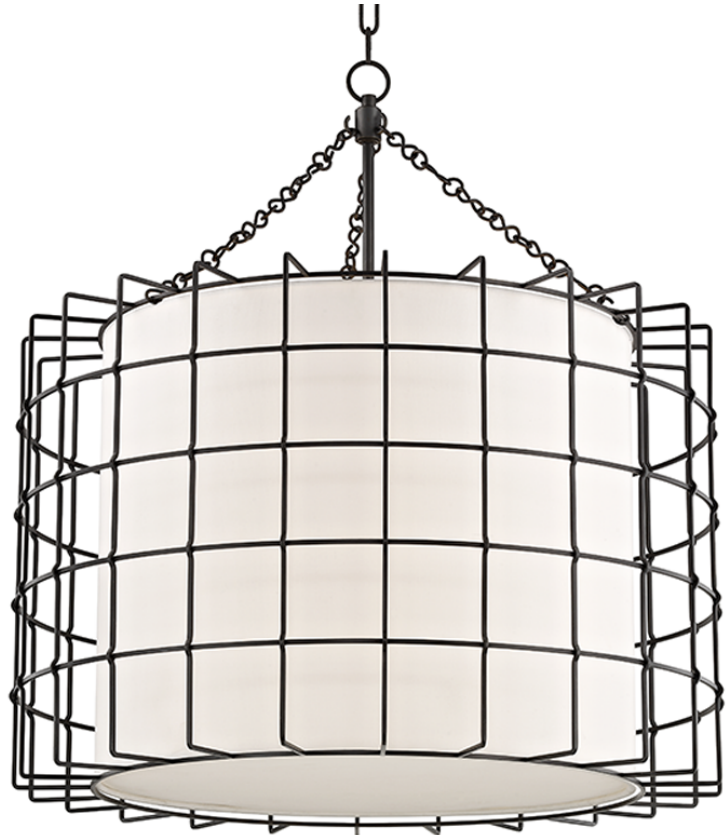

SOVEREIGN

1531-OB

FINISHES

OLD BRONZE (OB)

DIMENSIONS

Height: 32.25"

Width/Diameter: 31"

Minimum Height: 34"

Maximum Height: 87"

Canopy/Backplate: 6"

Hanging Type: 54" Chain

Product Weight: 27lb

GLASS

Attachment: Thumb Screw

Glass 1: Linen

Glass 2: Glass

LAMPING

Bulb 1

Bulb Included: No

Socket: E26 Medium Base

Bulb: 4 • 15 Watt Max

Voltage: 120 VAC

UL Rating: UL Damp

SHIPPING