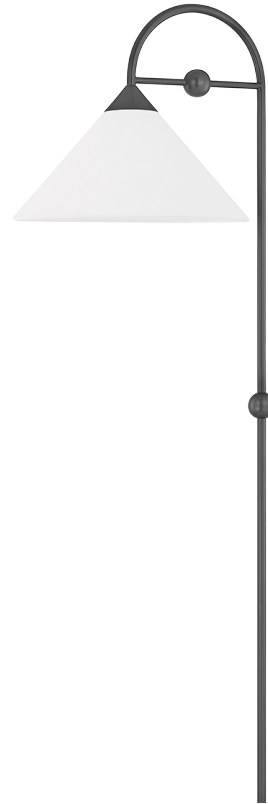

SANG

HL682401-OB

Sang is jewelry-inspired lighting at its finest. Ornamental spheres give the geometric, clean silhouette a decorative flourish. Finished in Aged Brass or Old Bronze with a white linen shade, Sang recalls a bold drop-earring. Available as a pendant, plug-in wall sconce, or floor lamp, there's a Sang to accessorize every room. Part of our Dabito x Mitzi Tastemakers collection.

FINISHES

AGED BRASS (AGB)
OLD BRONZE (OB)

DIMENSIONS

Height: 64"
Width/Diameter: 15"
Length: 23"
Minimum Height: "
Maximum Height: "
Canopy/Backplate: 11"
Hanging Type:
Product Weight: 26.4lb

GLASS

Attachment:
Glass 1: Linen
Glass 2: