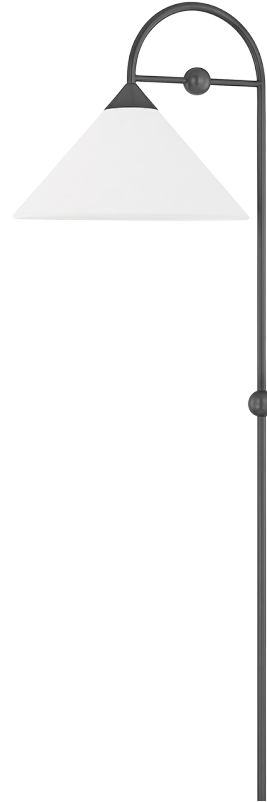

# SANG

HL682401-OB

Sang is jewelry-inspired lighting at its finest. Ornamental spheres give the geometric, clean silhouette a decorative flourish. Finished in Aged Brass or Old Bronze with a white linen shade, Sang recalls a bold drop-earring. Available as a pendant, plug-in wall sconce, or floor lamp, there's a Sang to accessorize every room. Part of our Dabito x Mitzi Tastemakers collection.

## FINISHES

Aged Brass (AGB)  
Old Bronze (OB)

## DIMENSIONS

Height: 64"  
Width/Diameter: 15"  
Length: 23"  
Minimum Height: "  
Maximum Height: "  
Canopy/Backplate: 11"  
Hanging Type:  
Product Weight: 26.4lb