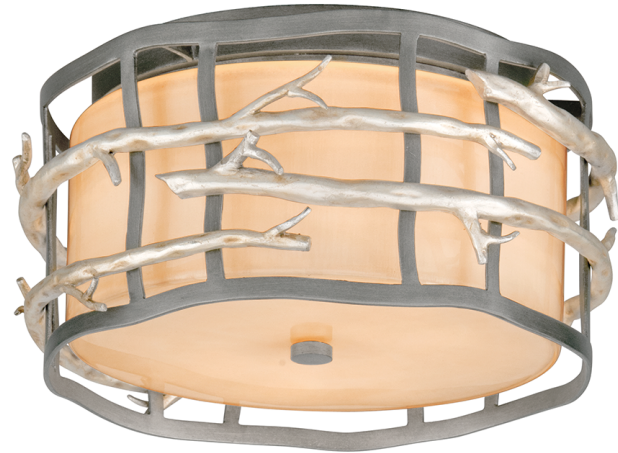

ADIRONDACK

C2880

FINISHES

GRAPHITE AND SILVER LEAF (GRAPHITE AND SILVER LEAF)

DIMENSIONS

Height: 7"

Width/Diameter: 13"

Canopy/Backplate: 10"

Hanging Type:

Product Weight: 12.1lb

GLASS

Attachment:

Glass 1: Glass

Glass 2:

LAMPING

Bulb 1

Socket: E26 Medium Base

Bulb: 2 • 60 Watt Max

Voltage: 120

UL Rating: UL Dry

SHIPPING

Carton 1: 19" x 19" x 19"

Carton 1 Weight: 20lb

Shipping Method: Ground