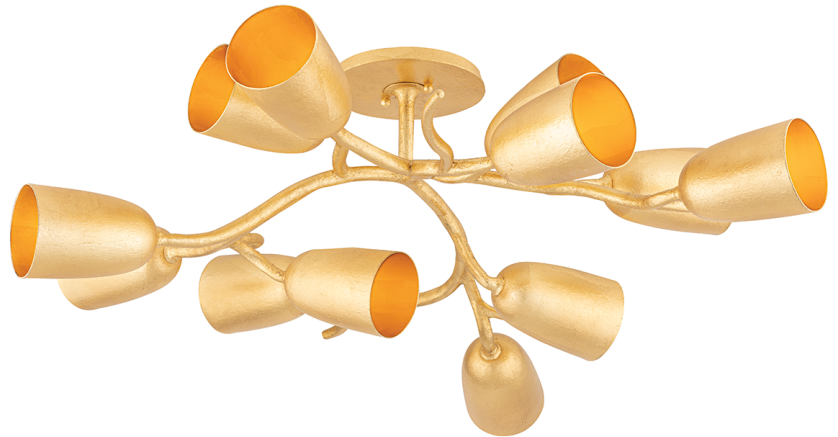

VINE

5045-GL

FINISHES

Gold Leaf (GL)

DIMENSIONS

Height: 16.25"

Width/Diameter: 44.75"

Canopy/Backplate: 0"

Hanging Type:

Product Weight: 3.3lb

GLASS

Attachment:

Glass 1:

Glass 2:

LAMPING

Bulb 1

Bulb Included: No

Socket: E12 Candelabra Base

Bulb: 12 • 40 Watt Max

Voltage: 120 VAC

UL Rating: UL Damp

SHIPPING

Carton 1: 47" x 47" x 19"

Carton 1 Weight: 7lb