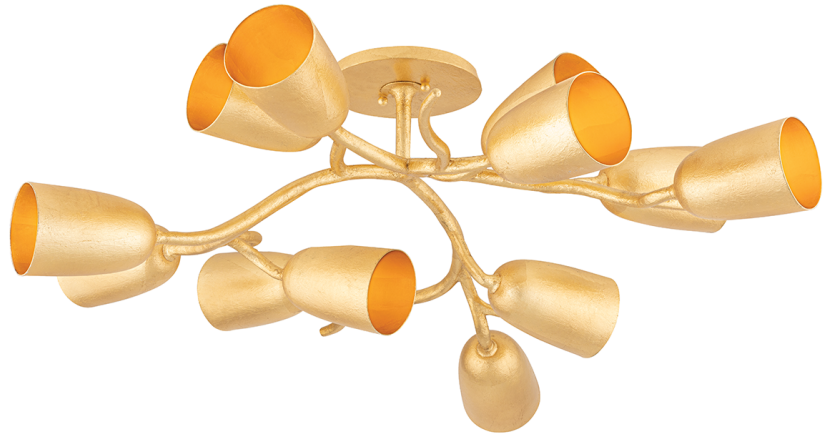

## DIMENSIONS

---

Height: 16.25"

Width/Diameter: 44.75"

Product Weight: 3.3lb

Sloped Ceiling Compatible: No

Living Finish: No

Uplight Only: No

## Shade

---

Shade 1 Top Width: 4.325"

Shade 1 Bottom L/W: 0" / 4.325"

Shade 1 Height: 6.125"

### Bulb 1

Bulb Included: No

Socket: E12 Candelabra Base

Max Wattage: 40

Bulb Quantity: 12

Bulb Included: No

Wire Length: 120"

Switch Type: N/A

Gem Box Required (2"x3"): No

Dark Sky: No