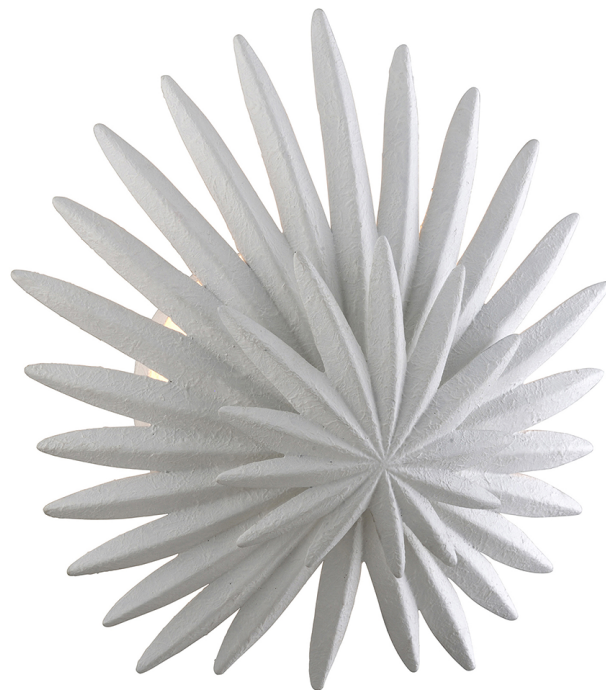

SAVVY

310-11-GSW

Savvy's layered palm-frond look partially conceals the light, giving this nature-inspired fixture a little mystery.

FINISHES

GISSO WHITE (GISSO WHITE)

DIMENSIONS

Height: 12.75"

Width/Diameter: 12.25"

Length: "

Minimum Height: "

Maximum Height: "

Canopy/Backplate: "

Hanging Type:

Product Weight: 2.2lb

GLASS

Attachment:

Glass 1:

Glass 2:

LAMPING

Bulb 1

Socket: E12 Candelabra Base

Bulb: 1 • 60 Watt Max

Voltage: 120

UL Rating: UL Dry

Gem Box: Not Required

SHIPPING

Carton 1: 14" x 14" x 9"

Carton 1 Weight: 7lb

Shipping Method: Ground