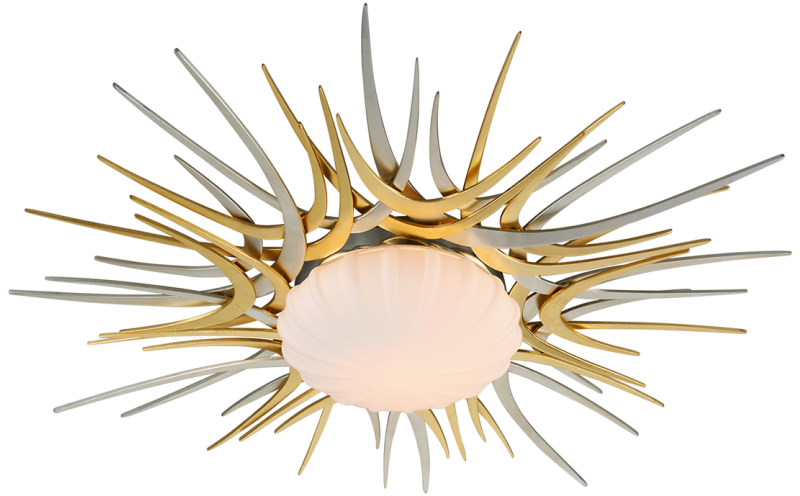

## FINISHES

---

**GOLD AND SILVER LEAF (GOLD AND SILVER LEAF)**

## DIMENSIONS

---

Height: 6.25"

Width/Diameter: 38"

Length: "

Minimum Height: "

Maximum Height: "

Canopy/Backplate: "

## GLASS

---

Attachment:

Glass 1:

Glass 2: