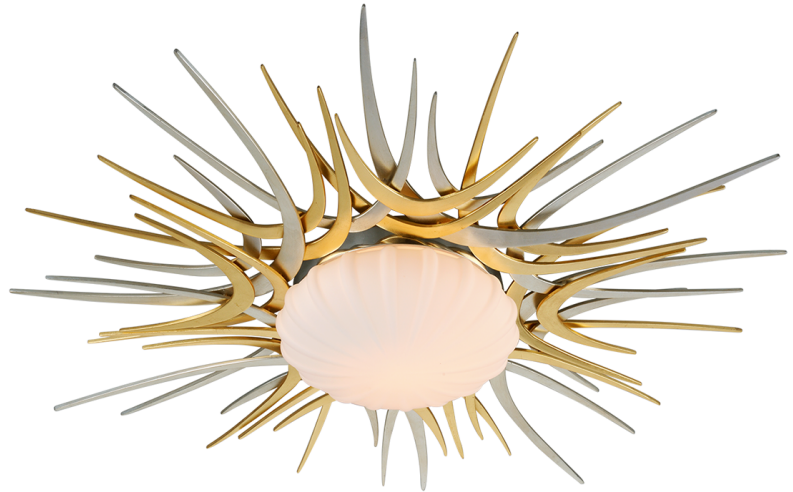

HELIOS

224-32-GL/SL

FINISHES

GOLD AND SILVER LEAF (GOLD AND SILVER LEAF)

Coastal Suitable Finish (EPM): No

DIMENSIONS

Height: 6.25"

Width/Diameter: 38"

Product Weight: 18.7lb

Sloped Ceiling Compatible: No

Living Finish: No

Uplight Only: No

Shade

ELECTRICAL

Bulb 1

Bulb Included: N/A

Socket: **Integrated LED**

Max Wattage: 15

Bulb Quantity: 1

Bulb Included: No

Wire Length: 7"

Dimmer Type: ELV, TRIAC

Gem Box Required (2"x3"): No

Dark Sky: No