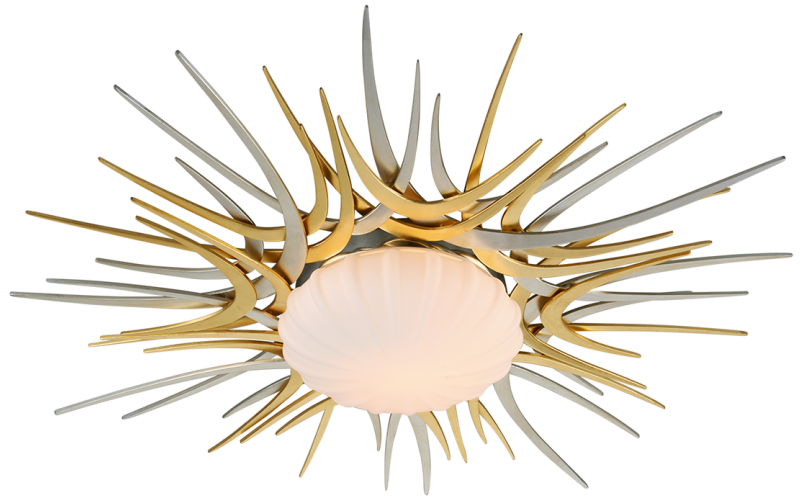

## FINISHES

---

GOLD AND SILVER LEAF (GOLD AND SILVER LEAF)

## DIMENSIONS

---

Height: 6.25"

Width/Diameter: 38"

Length: "

Minimum Height: "

Maximum Height: "

Canopy/Backplate: "

## GLASS

---

Attachment:

Glass 1:

Glass 2: