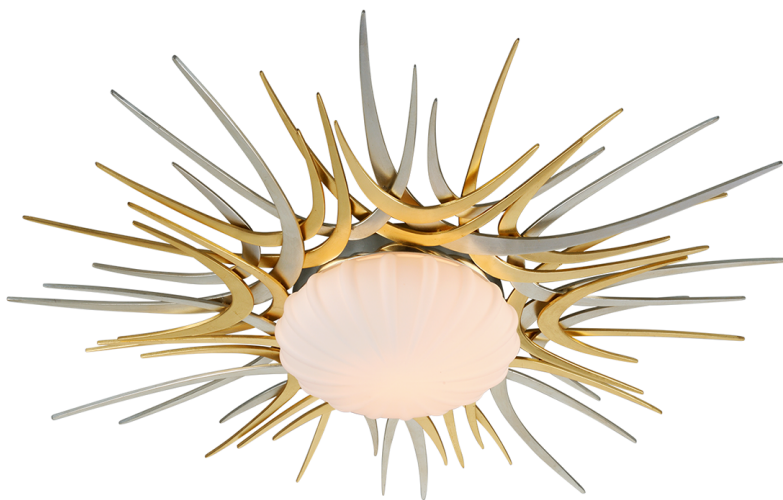

HELIOS

224-32-GL/SL

FINISHES

GOLD AND SILVER LEAF (GOLD AND SILVER LEAF)

DIMENSIONS

Height: 6.25"

Width/Diameter: 38"

Length: "

Minimum Height: "

Maximum Height: "

Canopy/Backplate: "

Hanging Type:

Product Weight: 18.7lb

GLASS

Attachment:

Glass 1: