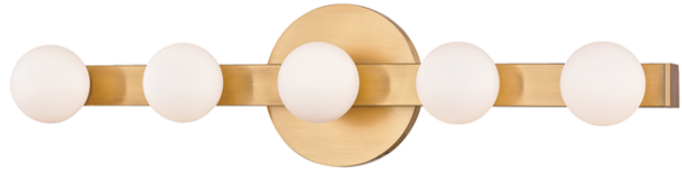

TAFT

7005-AGB

FINISHES

AGED BRASS (AGB)

Coastal Suitable Finish (EPM): No

DIMENSIONS

Height: 4.5"

Width/Diameter: 19"

Canopy/Backplate: 4.75"

Product Weight: 3lb

Extension: 3.5"

Top to Center: 2.5"

Canopy/Backplate Shape: Round

Sloped Ceiling Compatible: No

Living Finish: No

Uplight Only: No

Shade

Attachment: Socket Ring

Shade 1: Glass

Shade 1 Top Width: 2.25"

Shade 1 Height: 2.25"

Replacement Glass Item #(s): GLS-007003-AGB

ELECTRICAL

Bulb 1

Bulb Included: No

Socket: G9

Max Wattage: 4

Bulb Quantity: 5

Bulb Included: No

Wire Length: 120"

Switch Type: N/A

Gem Box Required (2"x3"): No