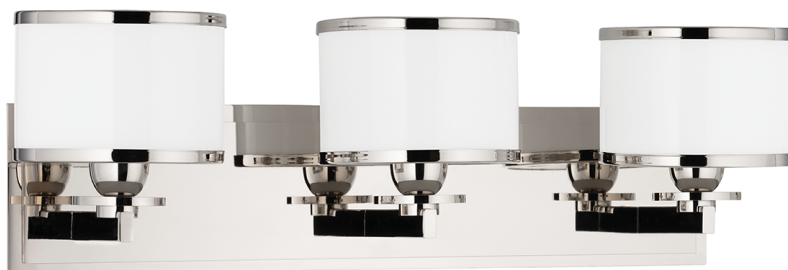

## FINISHES

---

POLISHED NICKEL (PN)

## DIMENSIONS

---

Height: 6.5"

Width/Diameter: 22.75"

Canopy/Backplate: 0"

Hanging Type:

Product Weight: 9lb

## GLASS

---

Attachment: Socket Ring

Glass 1: Glass

Glass 2: