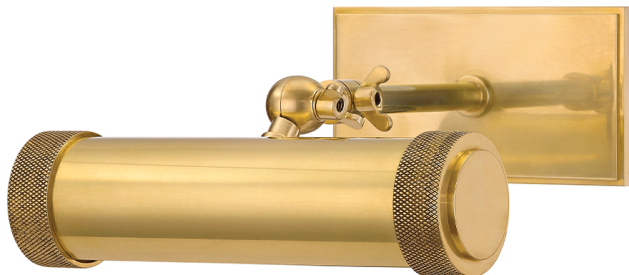

# RIDGEWOOD

5808-AGB

Ridgewood is for those who relish manual functionality and tactile details. It sets a tube within a tube, allowing you to control its length. Knurled knobs and ends to the metal scroll are not merely decorative—they reposition length of light and angle of illumination.

## FINISHES

AGED BRASS (AGB)

DISTRESSED BRONZE (DB)

HISTORIC NICKEL (HN)

Coastal Suitable Finish (EPM): No

## DIMENSIONS

Height: 4.5"

Width/Diameter: 8.5"

Minimum Height: 7.5"

Maximum Height: 10.5"

Product Weight: 2lb

Extension: 7.5"

Top to Center: 1.75"

Canopy/Backplate Shape: Rectangle

Sloped Ceiling Compatible: No

Living Finish: No

Uplight Only: Yes