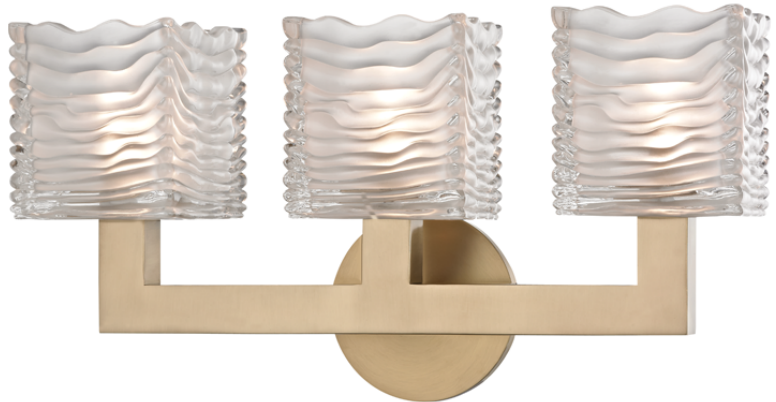

SAGAMORE

5443-AGB

FINISHES

AGED BRASS (AGB)

POLISHED CHROME (PC)

Coastal Suitable Finish (EPM): No

DIMENSIONS

Height: 9"

Width/Diameter: 17.5"

Canopy/Backplate: 4.75"

Product Weight: 11lb

Extension: 5.25"

Top to Center: 6.5"

Canopy/Backplate Shape: Round

Sloped Ceiling Compatible: No

Living Finish: No

Uplight Only: No

Shade

Attachment: Screw Collar

Shade 1: Glass

Shade 1 Top Width: 4.25"

Shade 1 Bottom L/W: 0" / 4.25"

Shade 1 Height: 4.5"

Replacement Glass Item #(s): GLS-005441