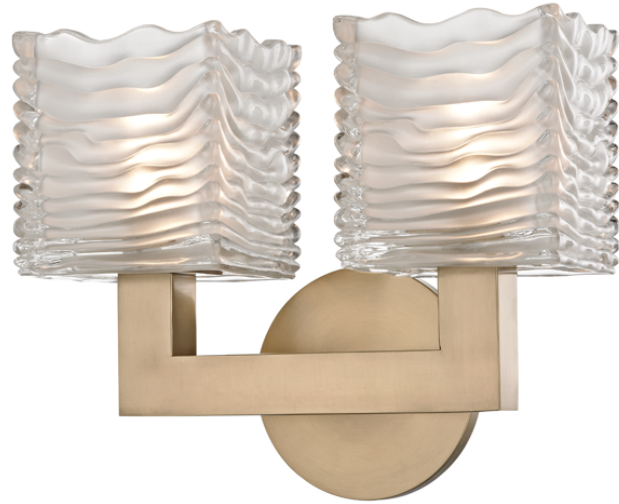

## FINISHES

---

AGED BRASS (AGB)  
POLISHED CHROME (PC)

## DIMENSIONS

---

Height: 9"

Width/Diameter: 11"

Canopy/Backplate: 4.75"

Hanging Type:

Product Weight: 7lb

## GLASS

---

Attachment: Screw Collar

Glass 1: Glass

Glass 2: