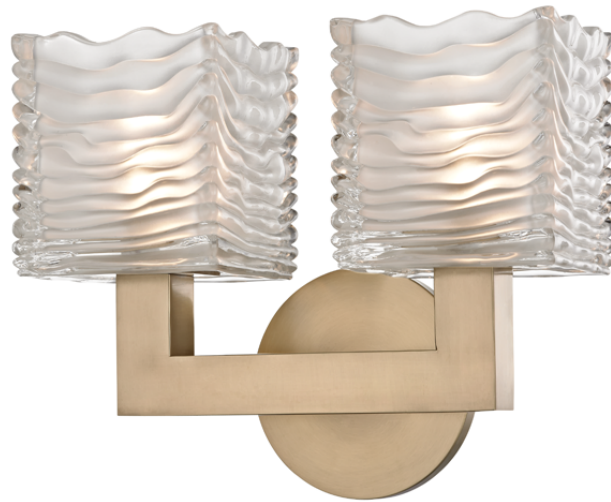

SAGAMORE

5442-AGB

FINISHES

AGED BRASS (AGB)

POLISHED CHROME (PC)

Coastal Suitable Finish (EPM): No

DIMENSIONS

Height: 9"

Width/Diameter: 11"

Canopy/Backplate: 4.75"

Product Weight: 7lb

Extension: 5.25"

Top to Center: 6.5"

Canopy/Backplate Shape: Round

Sloped Ceiling Compatible: No

Living Finish: No

Uplight Only: No

Shade

Attachment: Screw Collar

Shade 1: Glass

Shade 1 Top Width: 4.25"

Shade 1 Bottom L/W: 0" / 4.25"

Shade 1 Height: 4.5"

Replacement Glass Item #(s): GLS-005441