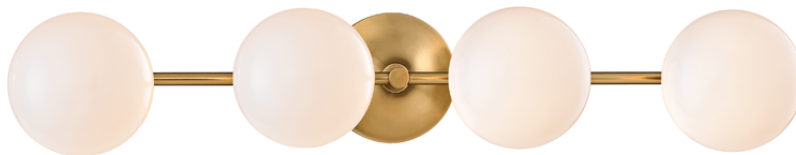

FLEMING

4744-AGB

FINISHES

AGED BRASS (AGB)

Coastal Suitable Finish (EPM): No

DIMENSIONS

Height: 5"

Width/Diameter: 28.75"

Canopy/Backplate: 4.5"

Product Weight: 7lb

Extension: 7.5"

Top to Center: 14.25"

Canopy/Backplate Shape: Round

Sloped Ceiling Compatible: No

Living Finish: No

Uplight Only: No

Shade

Attachment: Ring

Shade 1: Glass

Shade 1 Finish: Opal Shiny

Shade 1 Top Width: 1.25"

Shade 1 Height: 4"

Replacement Glass Item #(s): GLS-004700

ELECTRICAL

Bulb 1

Bulb Included: No

Socket: G9

Bulb Type: G9 LED

Max Wattage: 4

Bulb Quantity: 4

Bulb Included: No

Wire Length: 7"