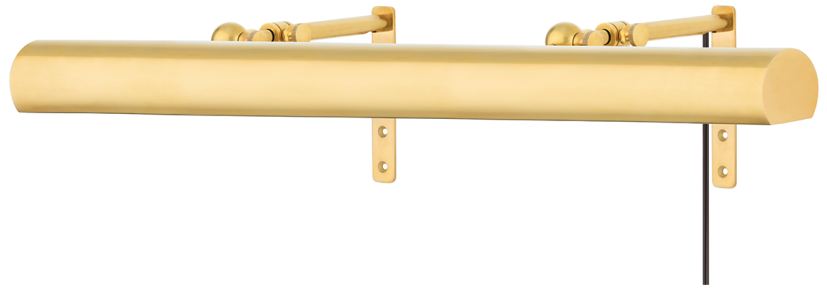

# VERNON

2430-AGB

With a side-profile like a rising sun and handsome knurled pins so you can adjust both the length of its extension and the tilt of its smooth shade, Vernon is designed to illuminate your prized acquisitions. Different lengths and finishes accommodate paintings and personal treasures of various sizes. Vernon comes with a cord featuring an in-line switch; it may only be plugged into a standard electrical outlet on the wall. Since it may not be hardwired, it's an excellent picture light for those like to often change things up.

## DIMENSIONS

Height: 5"

Width/Diameter: 30"

Minimum Height: 8.5"

Maximum Height: 11"

Product Weight: 2lb

Extension: 11"

Top to Center: 2.5"

Canopy/Backplate Shape: Rectangle

Sloped Ceiling Compatible: No

Living Finish: No

Uplight Only: Yes

## Shade

Attachment: N/A

Shade 1: Brass

Shade 1 Finish: Aged Brass

Shade 1 Bottom L/W: 0" / 30"

Shade 1 Height: 2"