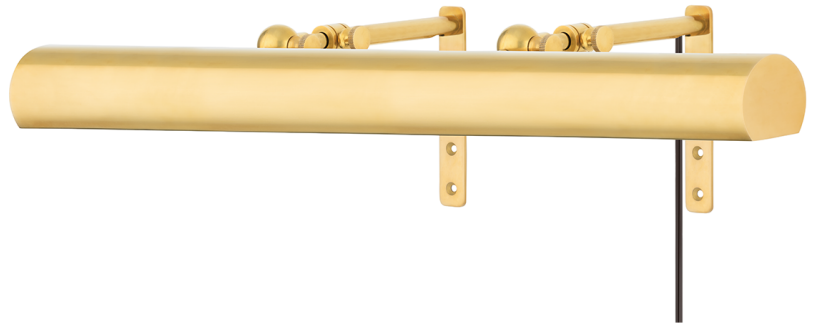

VERNON

2424-AGB

With a side-profile like a rising sun and handsome knurled pins so you can adjust both the length of its extension and the tilt of its smooth shade, Vernon is designed to illuminate your prized acquisitions. Different lengths and finishes accommodate paintings and personal treasures of various sizes. Vernon comes with a cord featuring an in-line switch; it may only be plugged into a standard electrical outlet on the wall. Since it may not be hardwired, it's an excellent picture light for those like to often change things up.

FINISHES

AGED BRASS (AGB)

DISTRESSED BRONZE (DB)

Coastal Suitable Finish (EPM): No

DIMENSIONS

Height: 5"

Width/Diameter: 24"

Minimum Height: 8.5"

Maximum Height: 11"

Product Weight: 2lb

Extension: 11"

Top to Center: 2.5"

Canopy/Backplate Shape: Rectangle

Sloped Ceiling Compatible: No

Living Finish: No

Uplight Only: Yes

Shade

Attachment: N/A

Shade 1: Brass

Shade 1 Finish: Aged Brass

Shade 1 Bottom L/W: 0" / 24"

Shade 1 Height: 2"

ELECTRICAL

Bulb 1