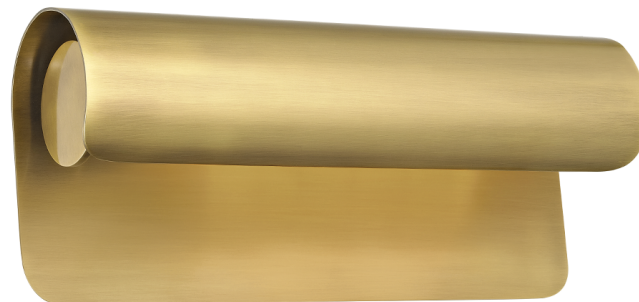

# ACCORD

1513-AGB

The beautiful scroll-like form of Accord provides discreet, powerful downlighting over a bookshelf or work of art. While sleek and simple, the flourish of the folded metal gives Accord a fanciful flair. In either of the two sizes, it serves as the perfect alternative to ceiling-mounted lighting. Choose from Aged Brass for a bright, classic look or Old Bronze for a weathered, more rustic finish.

## FINISHES

AGED BRASS (AGB)

OLD BRONZE (OB)

Coastal Suitable Finish (EPM): No

## DIMENSIONS

Height: 13"

Width/Diameter: 5.5"

Product Weight: 5lb

Extension: 4.25"

Top to Center: 6.5"

Canopy/Backplate Shape: Rectangle

Sloped Ceiling Compatible: No

## Shade

Attachment: Thumb Screw

Shade 1: Steel

Shade 1 Top Length: 5.5"

Shade 1 Top Width: 3.25"

Shade 1 Bottom L/W: 5.5" / 3.25"

Shade 1 Height: 12.75"