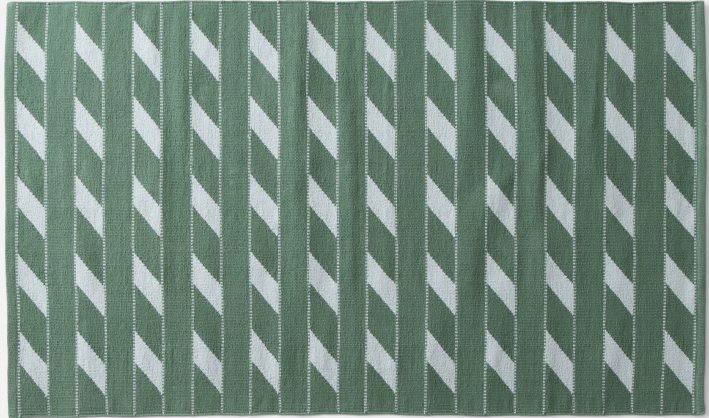

COTTON LADDER

SH149680-GR

A true modern classic, the Cotton Ladder Stripe Flatweave Rug features a striking diagonal stripe design that adds instant character to any room. Crafted from 100% cotton, this flatwoven piece is both lightweight and durable, making it perfectly suited for high-traffic areas like the kitchen or entryway. Machine washable for easy care, it's as practical as it is beautiful.

FINISHES

Green

DIMENSIONS / SPECS

Width/Diameter: 36"

Length: 60"

Product Weight: 5lb

Rug Size: 3x5

Rug Construction: Flatweave

SHIPPING

Carton 1: 10" x 10" x 94"

Carton 1 Weight: 5lb

Shipping Method: Truck Only

Country of Origin: IN

SCHOOLHOUSE