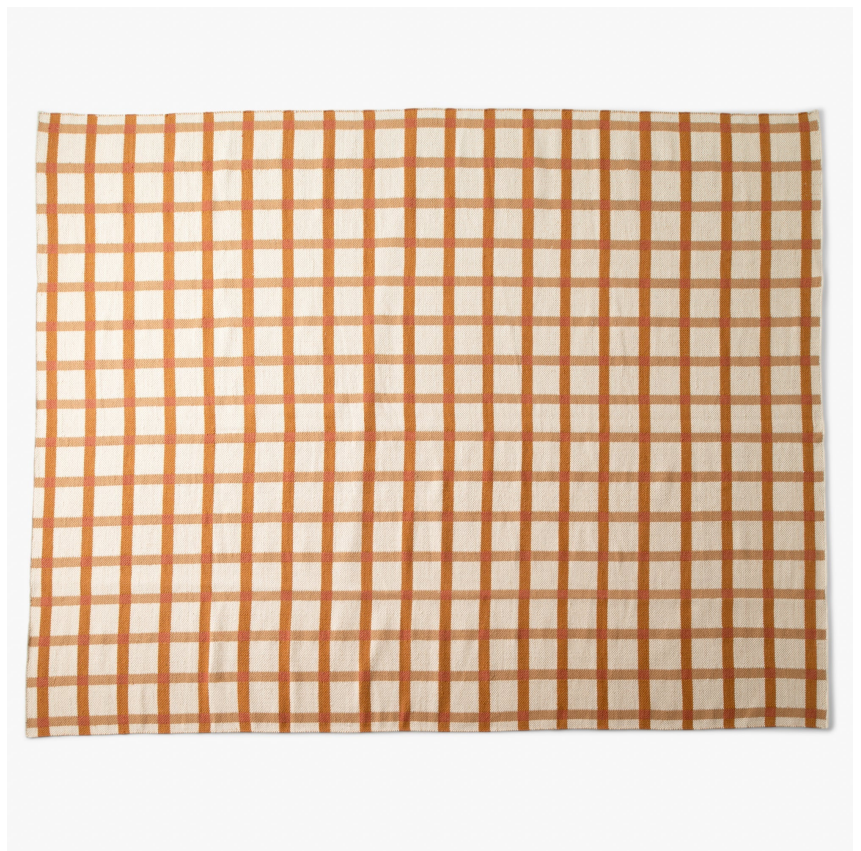

PLAID WOOL

SH148188-BU

The Plaid Wool Rug is an heirloom-quality textile with the design and craftsmanship to last for generations. Each rug is skillfully woven by hand in India using natural-dyed wool yarns. While the high-contrast plaid pattern gives the rug a bold personality, its neutral tones will allow it to age gracefully and blend in to a variety of decors.

FINISHES

Butterscotch

DIMENSIONS / SPECS

Height: 0.5"

Width/Diameter: 108"

Length: 144"

Product Weight: 50lb

Rug Size: 9x12

Rug Construction: Flatweave

Pile Height: 0.5"

SHIPPING

Carton 1: 14" x 14" x 146"

Carton 1 Weight: 34lb

Shipping Method: Truck Only

Country of Origin: IN

SCHOOLHOUSE