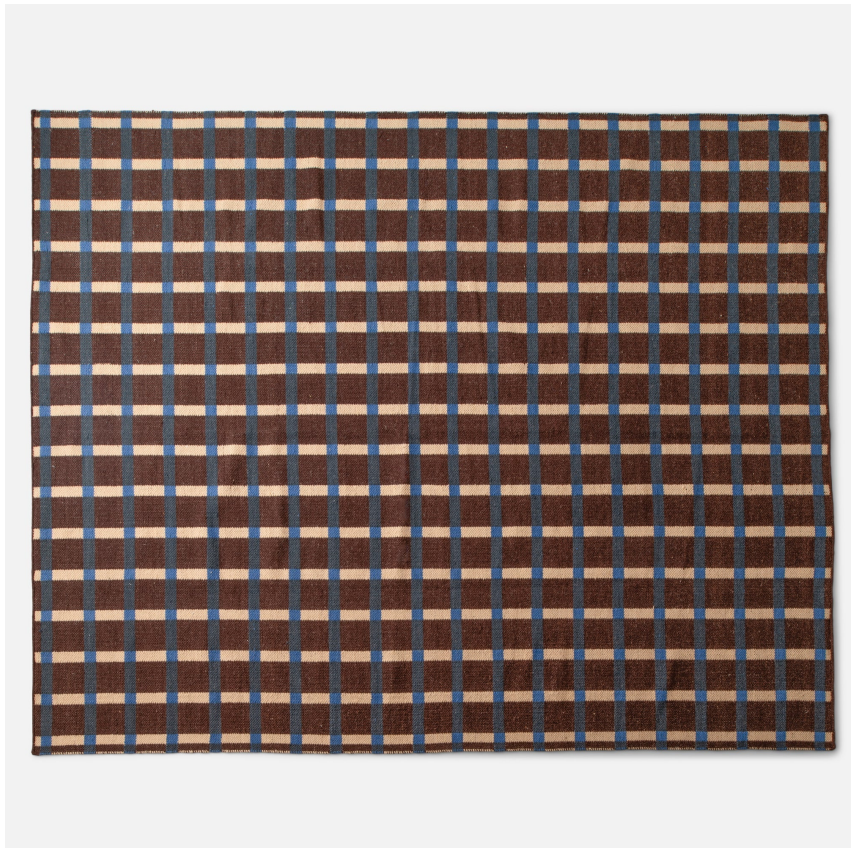

PLAID WOOL

SH148183-RS

The Plaid Wool Rug is an heirloom-quality textile with the design and craftsmanship to last for generations. Each rug is skillfully woven by hand in India using natural-dyed wool yarns. While the high-contrast plaid pattern gives the rug a bold personality, its neutral tones will allow it to age gracefully and blend in to a variety of decors.

FINISHES

Raisin

DIMENSIONS / SPECS

Height: 0.5"

Width/Diameter: 96"

Length: 120"

Product Weight: 40lb

Rug Size: 8x10

Rug Construction: Flatweave

Pile Height: 0.5"

SHIPPING

Carton 1: 11" x 11" x 123"

Carton 1 Weight: 26lb

Shipping Method: Truck Only

Country of Origin: IN

SCHOOLHOUSE