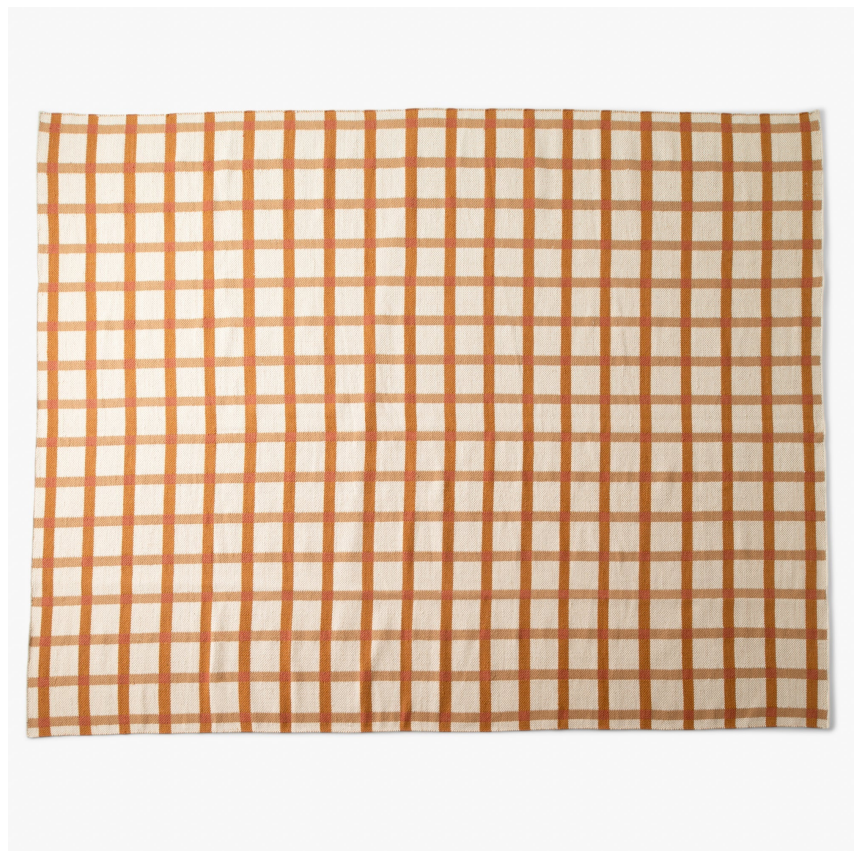

PLAID WOOL

SH148183-BU

The Plaid Wool Rug is an heirloom-quality textile with the design and craftsmanship to last for generations. Each rug is skillfully woven by hand in India using natural-dyed wool yarns. While the high-contrast plaid pattern gives the rug a bold personality, its neutral tones will allow it to age gracefully and blend in to a variety of decors.

FINISHES

Butterscotch

DIMENSIONS / SPECS

Height: 0.5"

Width/Diameter: 96"

Length: 120"

Product Weight: 40lb

Rug Size: 8x10

Rug Construction: Flatweave

Pile Height: 0.5"

SHIPPING

Carton 1: 11" x 11" x 123"

Carton 1 Weight: 26lb

Shipping Method: Truck Only

Country of Origin: IN

SCHOOLHOUSE