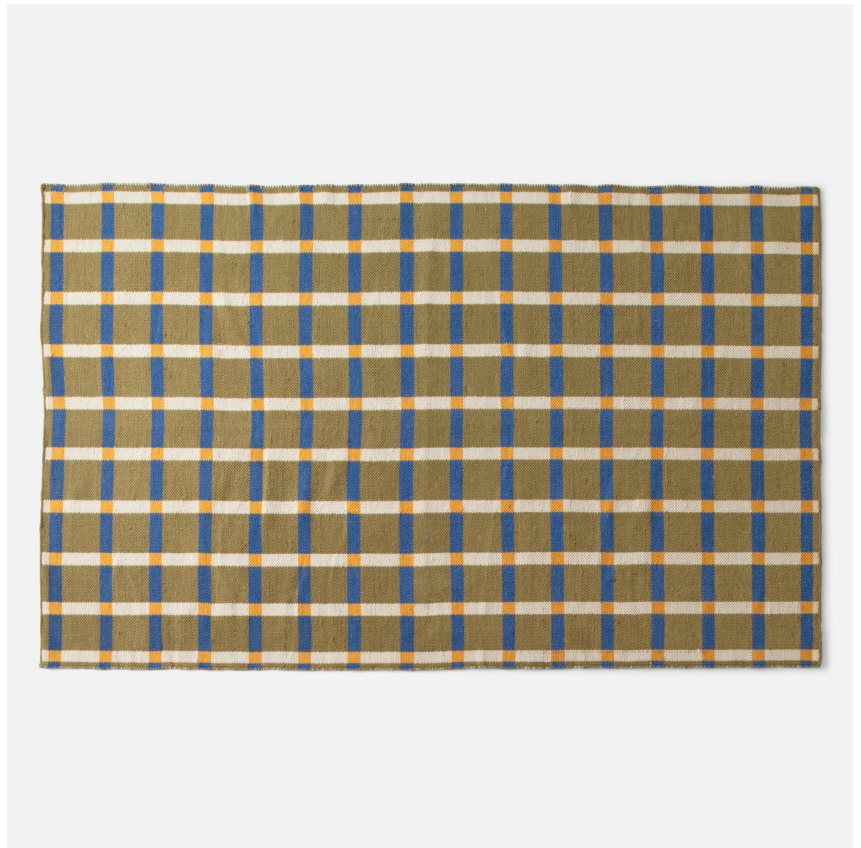

PLAID WOOL

SH148178-OL

The Plaid Wool Rug is an heirloom-quality textile with the design and craftsmanship to last for generations. Each rug is skillfully woven by hand in India using natural-dyed wool yarns. While the high-contrast plaid pattern gives the rug a bold personality, its neutral tones will allow it to age gracefully and blend in to a variety of decors.

FINISHES

Olive

DIMENSIONS / SPECS

Height: 0.5"

Width/Diameter: 60"

Length: 96"

Product Weight: 23lb

Rug Size: 5x8

Rug Construction: Flatweave

Pile Height: 0.5"

SHIPPING

Carton 1: 9" x 9" x 98"

Carton 1 Weight: 13lb

Shipping Method: Truck Only

Country of Origin: IN

SCHOOLHOUSE