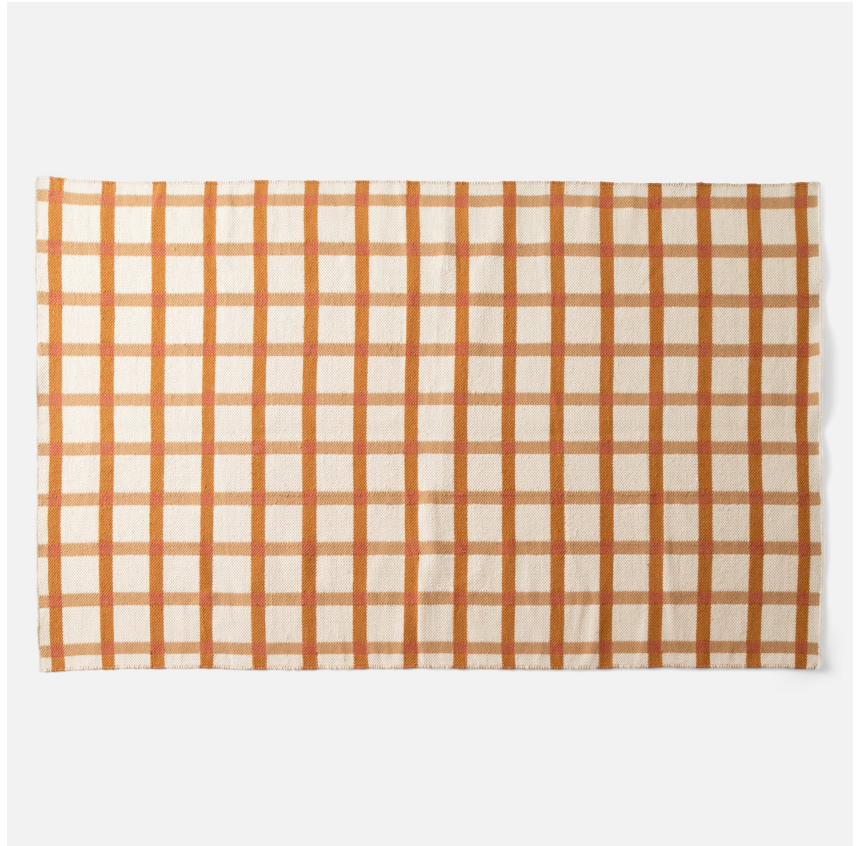

PLAID WOOL

SH148178-BU

The Plaid Wool Rug is an heirloom-quality textile with the design and craftsmanship to last for generations. Each rug is skillfully woven by hand in India using natural-dyed wool yarns. While the high-contrast plaid pattern gives the rug a bold personality, its neutral tones will allow it to age gracefully and blend in to a variety of decors.

FINISHES

Butterscotch

DIMENSIONS / SPECS

Height: 0.5"

Width/Diameter: 60"

Length: 96"

Product Weight: 23lb

Rug Size: 5x8

Rug Construction: Flatweave

Pile Height: 0.5"

SHIPPING

Carton 1: 9" x 9" x 98"

Carton 1 Weight: 13lb

Shipping Method: Truck Only

Country of Origin: IN

SCHOOLHOUSE