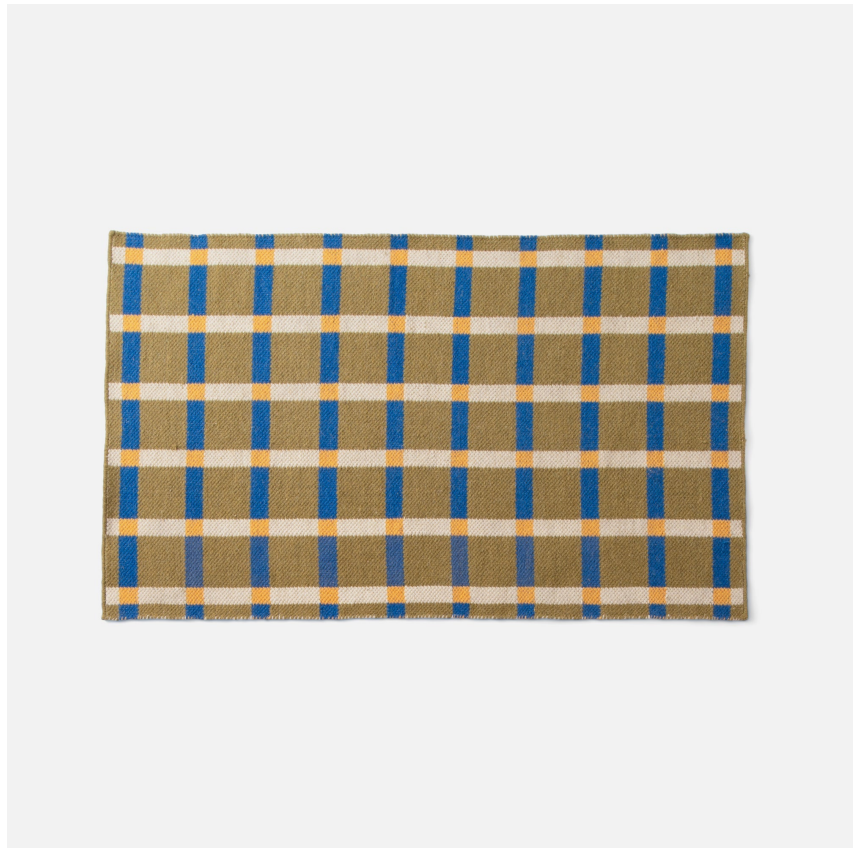

PLAID WOOL

SH148168-OL

The Plaid Wool Rug is an heirloom-quality textile with the design and craftsmanship to last for generations. Each rug is skillfully woven by hand in India using natural-dyed wool yarns. While the high-contrast plaid pattern gives the rug a bold personality, its neutral tones will allow it to age gracefully and blend in to a variety of decors.

FINISHES

Olive

DIMENSIONS / SPECS

Height: 0.5"

Width/Diameter: 36"

Length: 60"

Product Weight: 9lb

Rug Size: 3x5

Rug Construction: Flatweave

Pile Height: 0.5"

SHIPPING

Carton 1: 6" x 6" x 62"

Carton 1 Weight: 6lb

Shipping Method: Truck Only

Country of Origin: IN

SCHOOLHOUSE