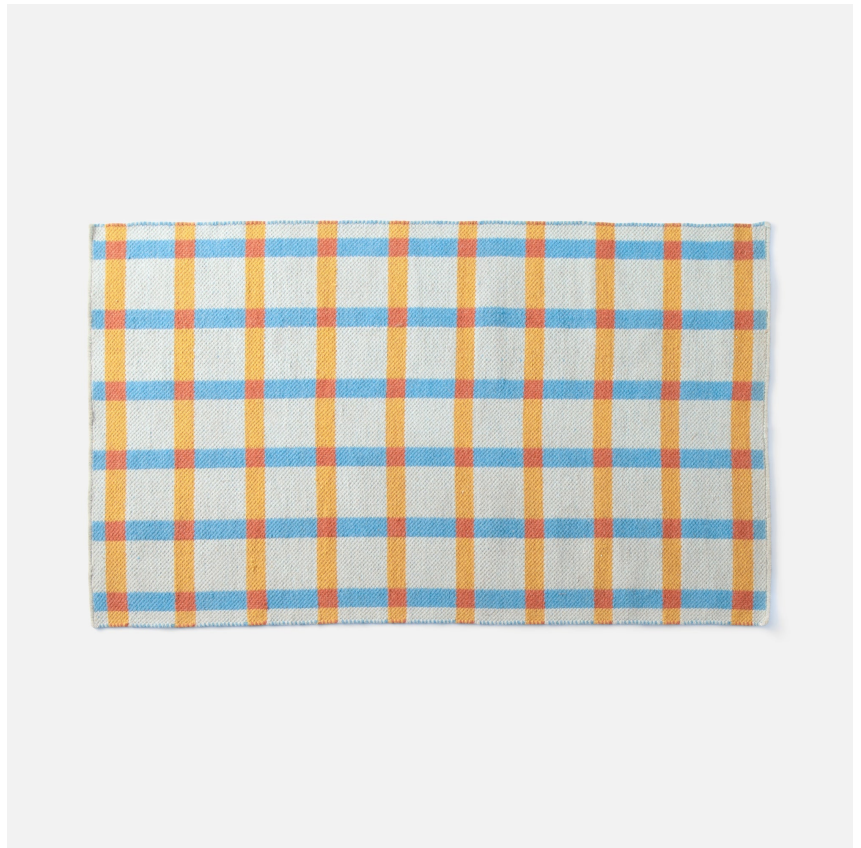

PLAID WOOL

SH148168-LB

The Plaid Wool Rug is an heirloom-quality textile with the design and craftsmanship to last for generations. Each rug is skillfully woven by hand in India using natural-dyed wool yarns. While the high-contrast plaid pattern gives the rug a bold personality, its neutral tones will allow it to age gracefully and blend in to a variety of decors.

FINISHES

Light Blue

DIMENSIONS / SPECS

Height: 0.5"

Width/Diameter: 36"

Length: 60"

Product Weight: 9lb

Rug Size: 3x5

Rug Construction: Flatweave

Pile Height: 0.5"

SHIPPING

Carton 1: 6" x 6" x 62"

Carton 1 Weight: 6lb

Shipping Method: Truck Only

Country of Origin: IN

SCHOOLHOUSE