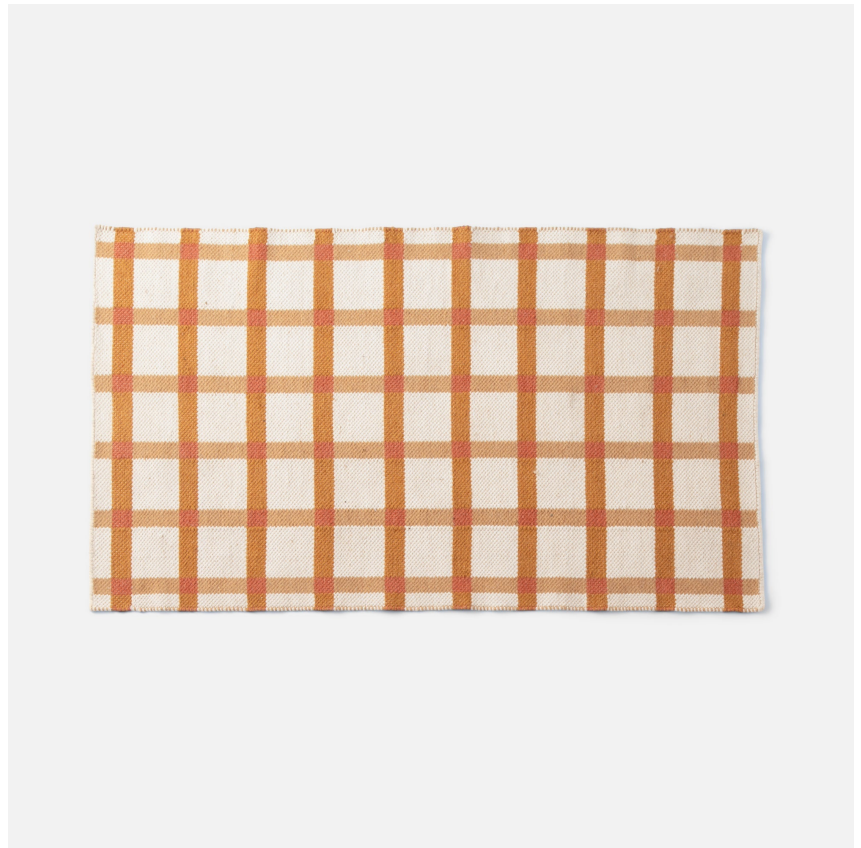

PLAID WOOL

SH148168-BU

The Plaid Wool Rug is an heirloom-quality textile with the design and craftsmanship to last for generations. Each rug is skillfully woven by hand in India using natural-dyed wool yarns. While the high-contrast plaid pattern gives the rug a bold personality, its neutral tones will allow it to age gracefully and blend in to a variety of decors.

FINISHES

Butterscotch

DIMENSIONS / SPECS

Height: 0.5"

Width/Diameter: 36"

Length: 60"

Product Weight: 9lb

Rug Size: 3x5

Rug Construction: Flatweave

Pile Height: 0.5"

SHIPPING

Carton 1: 6" x 6" x 62"

Carton 1 Weight: 6lb

Shipping Method: Truck Only

Country of Origin: IN

SCHOOLHOUSE