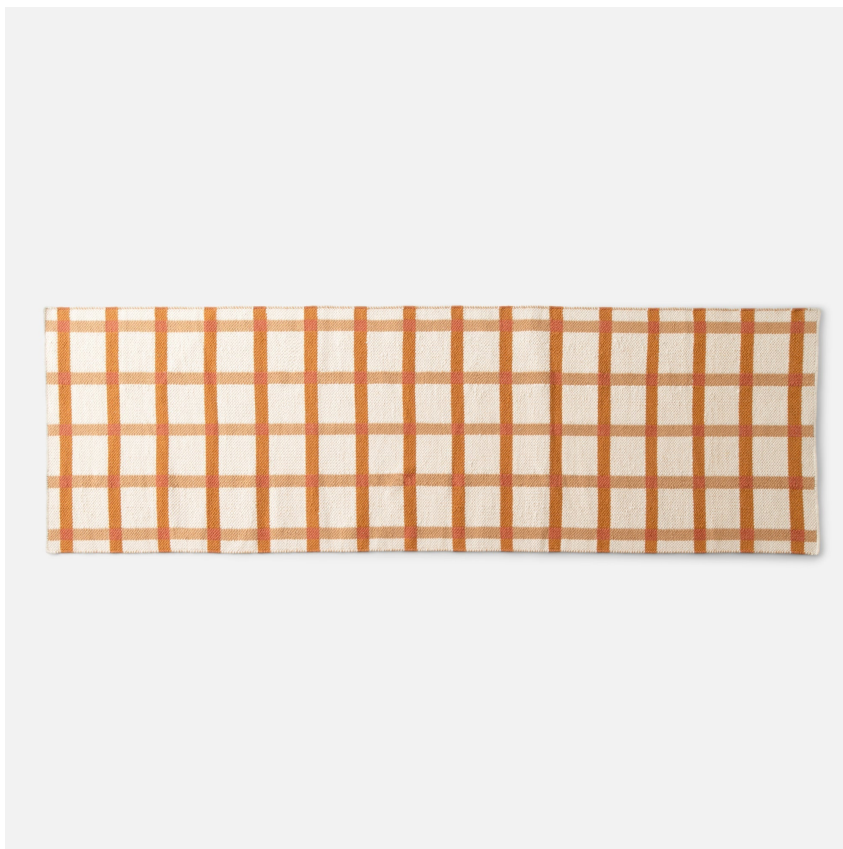

PLAID WOOL

SH148164-BU

The Plaid Wool Rug is an heirloom-quality textile with the design and craftsmanship to last for generations. Each rug is skillfully woven by hand in India using natural-dyed wool yarns. While the high-contrast plaid pattern gives the rug a bold personality, its neutral tones will allow it to age gracefully and blend in to a variety of decors.

FINISHES

Butterscotch

DIMENSIONS / SPECS

Height: 0.5"

Width/Diameter: 30"

Length: 96"

Product Weight: 11lb

Rug Size: Runner

Rug Construction: Flatweave

Pile Height: 0.5"

SHIPPING

Carton 1: 8" x 8" x 98"

Carton 1 Weight: 8lb

Shipping Method: Truck Only

Country of Origin: IN

SCHOOLHOUSE