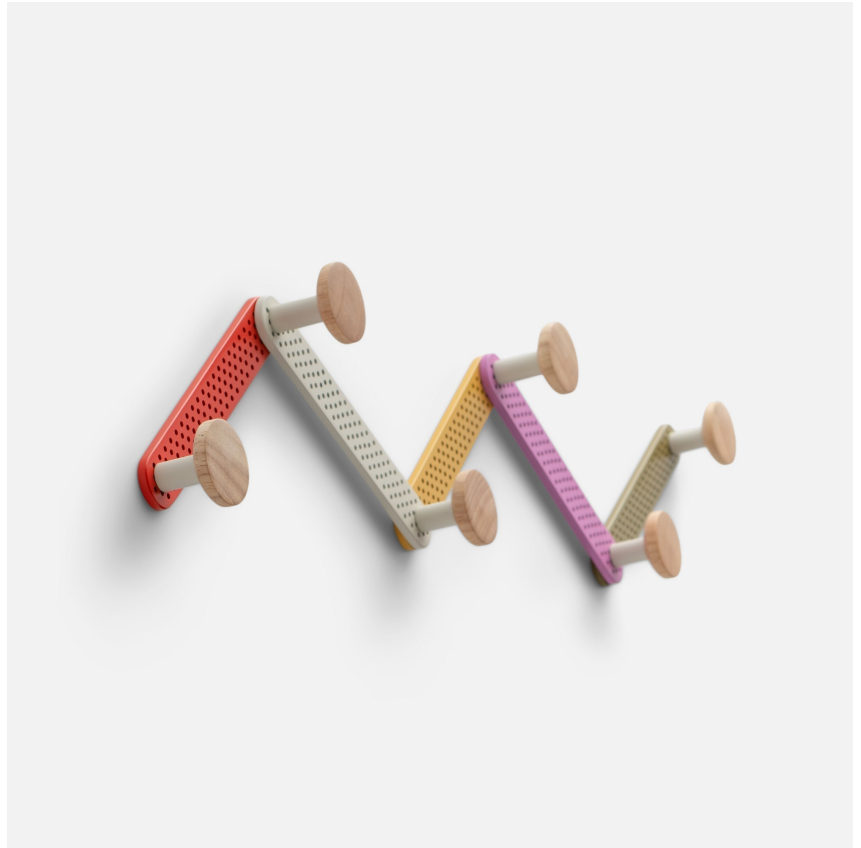

TULA

SH147914-MULT

A fresh take on a classic hook, Tula combines sleek metal with a soft finial for a playful yet functional design. The perforated metal section adds a pop of color, while the natural wood keeps things warm and grounded. Whether it's holding coats in the entryway, towels in the bathroom, or accessories in the bedroom, Tula brings personality and charm to any room.

FINISHES

Multicolor

DIMENSIONS / SPECS

Height: 10"

Width/Diameter: 10"

Product Weight: 2lb

Extension: 2"

Weight Capacity: 10lb

# of Hooks: 6

SHIPPING

Carton 1: 14" x 14" x 10"

Carton 1 Weight: 23lb

Shipping Method: Ground

Country of Origin:

SCHOOLHOUSE