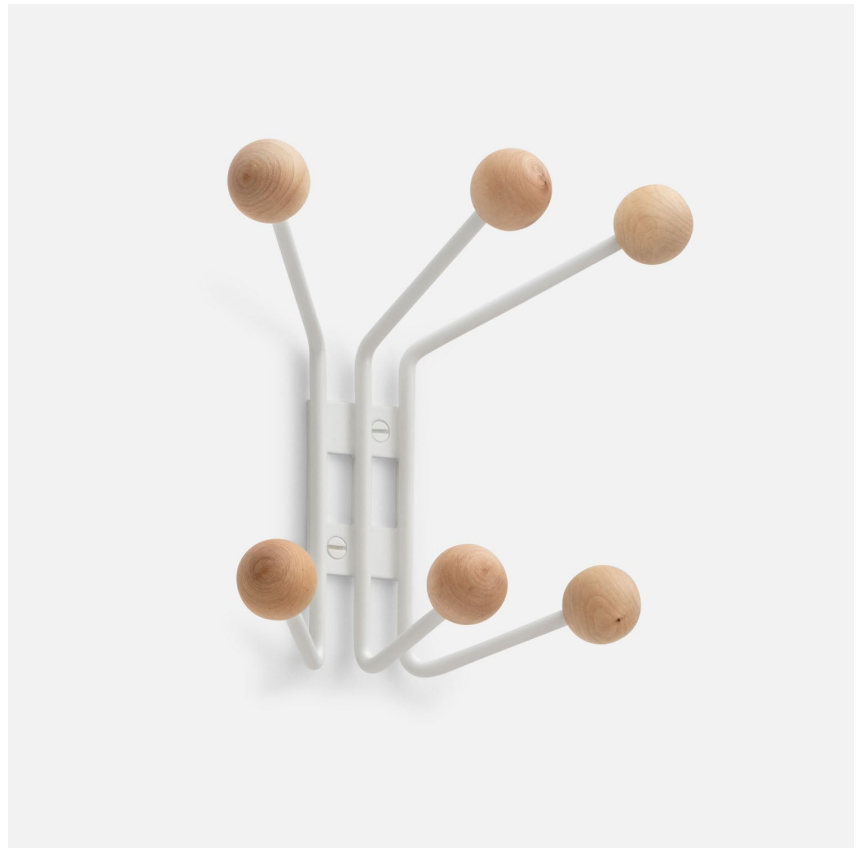

MOLLIE

SH146401-WT

A faithful replica of a midcentury modern piece, this playful hook design is handcrafted from super-sturdy steel and oak. The perfect combination of function and high design, this subtle statement piece will update any interior, from bathroom to entry hall to office.

FINISHES

WHITE

DIMENSIONS / SPECS

Height: 7"

Width/Diameter: 7.75"

Product Weight: 2lb

Extension: 4.5"

Weight Capacity: 110lb

of Hooks: 6

SHIPPING

Carton 1: 9" x 5" x 8"

Carton 1 Weight: 1lb

Shipping Method: Ground

Country of Origin:

SCHOOLHOUSE