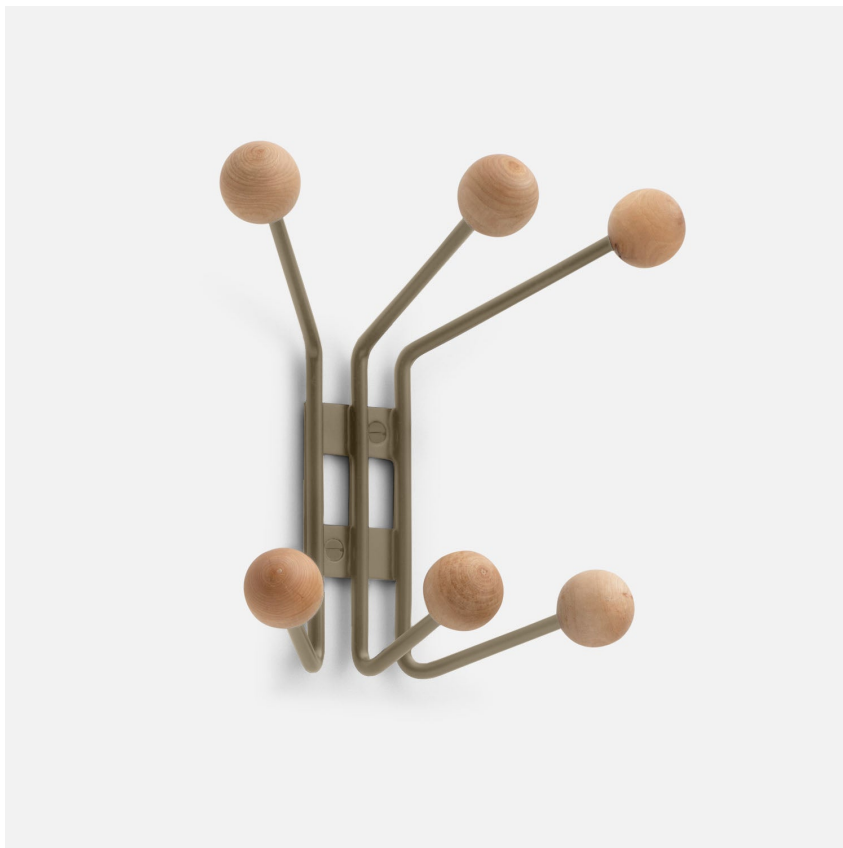

MOLLIE

SH146401-LN-ST

A faithful replica of a midcentury modern piece, this playful hook design is handcrafted from super-sturdy steel and oak. The perfect combination of function and high design, this subtle statement piece will update any interior, from bathroom to entry hall to office.

FINISHES

Lichen Satin

DIMENSIONS / SPECS

Height: 7"

Width/Diameter: 7.75"

Product Weight: 2lb

Extension: 4.5"

Weight Capacity: 110lb

of Hooks: 6

SHIPPING

Carton 1: 9" x 5" x 8"

Carton 1 Weight: 1lb

Shipping Method: Ground

Country of Origin:

SCHOOLHOUSE