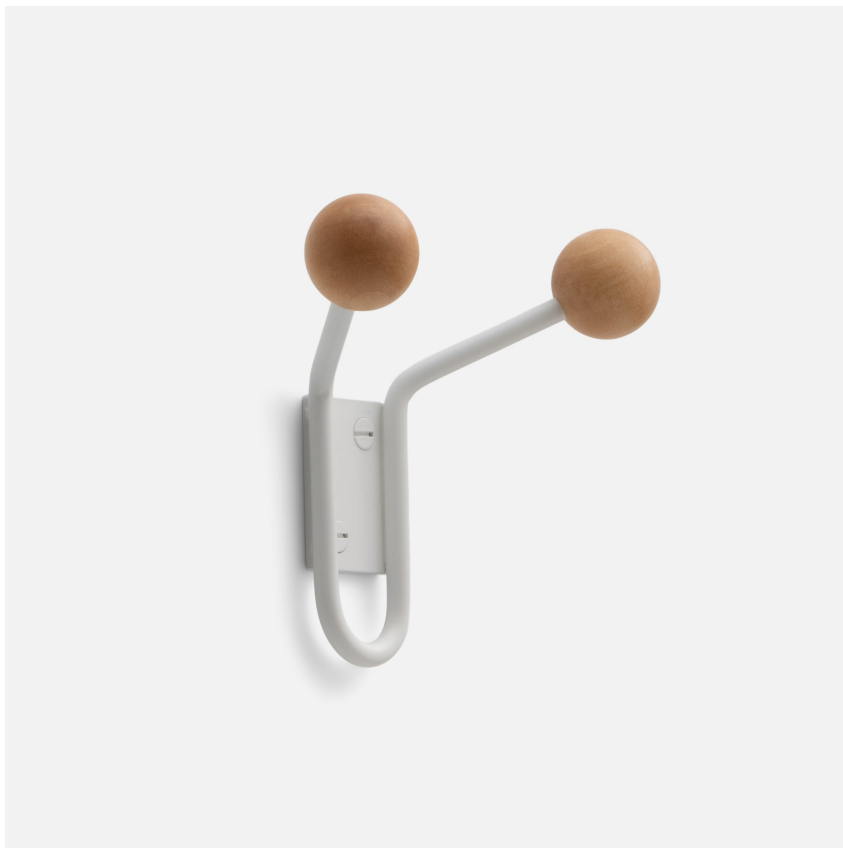

MOLLIE

SH146364-WT

A faithful replica of a midcentury modern piece, this playful hook design is handcrafted from super-sturdy steel and oak. The perfect combination of function and high design, this subtle statement piece will update any interior, from bathroom to entry hall to office.

FINISHES

WHITE

DIMENSIONS / SPECS

Height: 4.75"

Width/Diameter: 5.5"

Product Weight: 1lb

Extension: 2.5"

Weight Capacity: 20lb

of Hooks: 2

SHIPPING

Carton 1: 6" x 3" x 5"

Carton 1 Weight: 1lb

Shipping Method: Ground

Country of Origin:

SCHOOLHOUSE