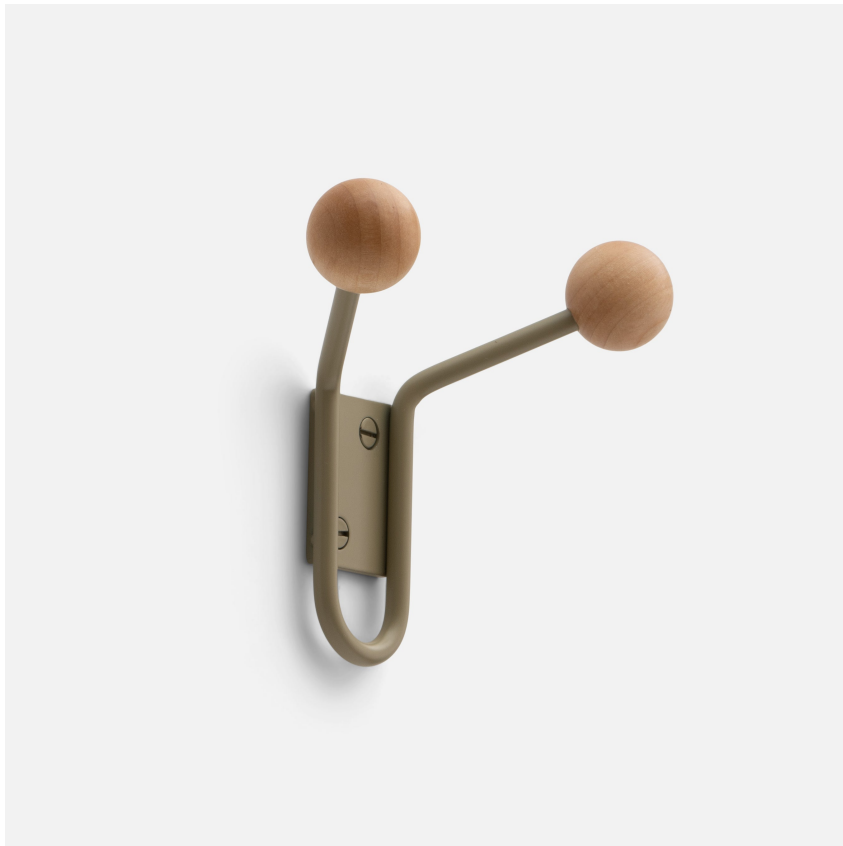

MOLLIE

SH146364-LN-ST

A faithful replica of a midcentury modern piece, this playful hook design is handcrafted from super-sturdy steel and oak. The perfect combination of function and high design, this subtle statement piece will update any interior, from bathroom to entry hall to office.

FINISHES

Lichen Satin

DIMENSIONS / SPECS

Height: 4.75"

Width/Diameter: 5.5"

Product Weight: 1lb

Extension: 2.5"

Weight Capacity: 20lb

of Hooks: 2

SHIPPING

Carton 1: 6" x 3" x 5"

Carton 1 Weight: 1lb

Shipping Method: Ground

Country of Origin:

SCHOOLHOUSE