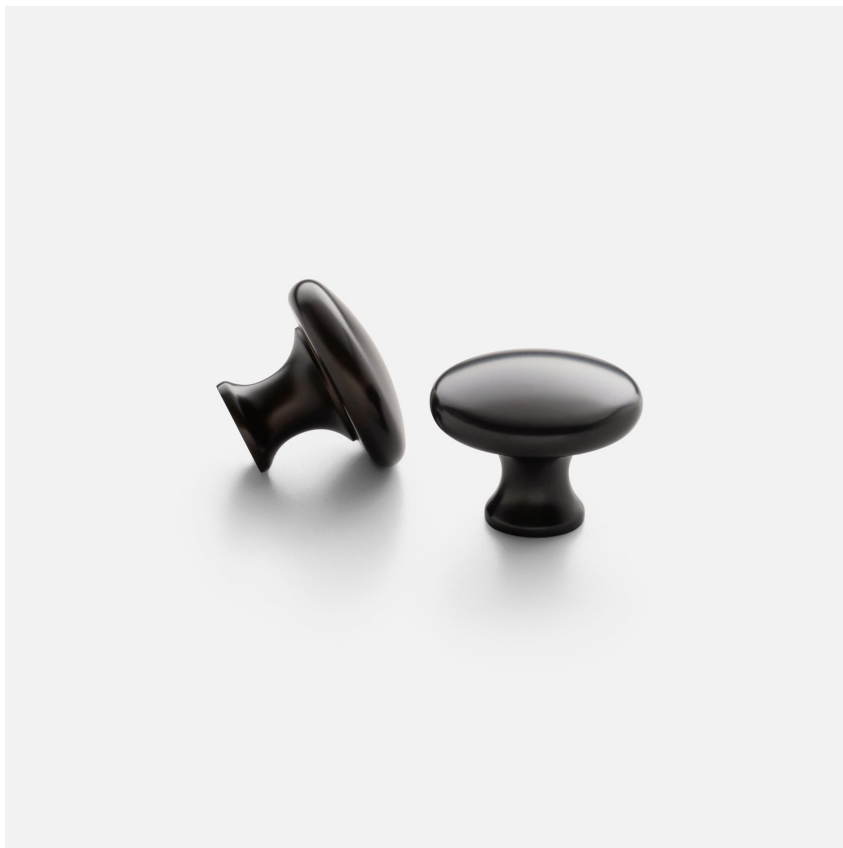

BELMONT

SH143943-ORB

Designed as the ultimate, heritage-inspired accent to your drawer or cabinet, Belmont is a generous size and features solid brass for a soft and lived-in look. The knob is a flattened, oval shape while the pull features gentle curves creating a lovely hand feel.

FINISHES

Oil Rubbed Bronze

DIMENSIONS / SPECS

Height: 1.5"

Width/Diameter: 1.5"

Product Weight: 1lb

Extension: 1"

Center-to-Center: 2.5"

SHIPPING

Carton 1: 3" x 3" x 2"

Carton 1 Weight: 1lb

Shipping Method: Ground

Country of Origin:

SCHOOLHOUSE