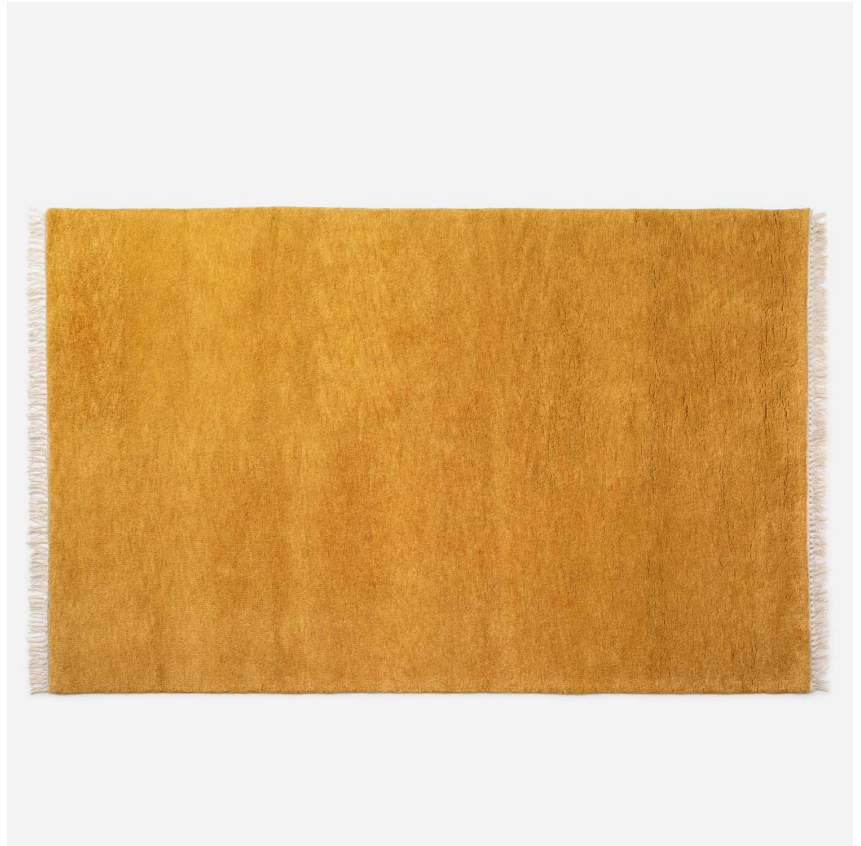

MESA

SH143101-DU

A well-loved favorite is back. This reissue of the Mesa Wool Rug invites you to settle in and stay awhile, with a hand-loomed wool pile for a cozy look and feel. Lived-in and luxurious, it's a wonderful addition to the living room, dining room, or bedroom.

FINISHES

Dune

DIMENSIONS / SPECS

Width/Diameter: 96"
Length: 120"
Product Weight: 70lb
Rug Size: 8x10
Rug Construction: Hand-Knotted
Pile Height: 0.75"

SHIPPING

Carton 1: 110" x 13" x 13"
Carton 1 Weight: 70lb
Shipping Method: Truck Only
Country of Origin: IN