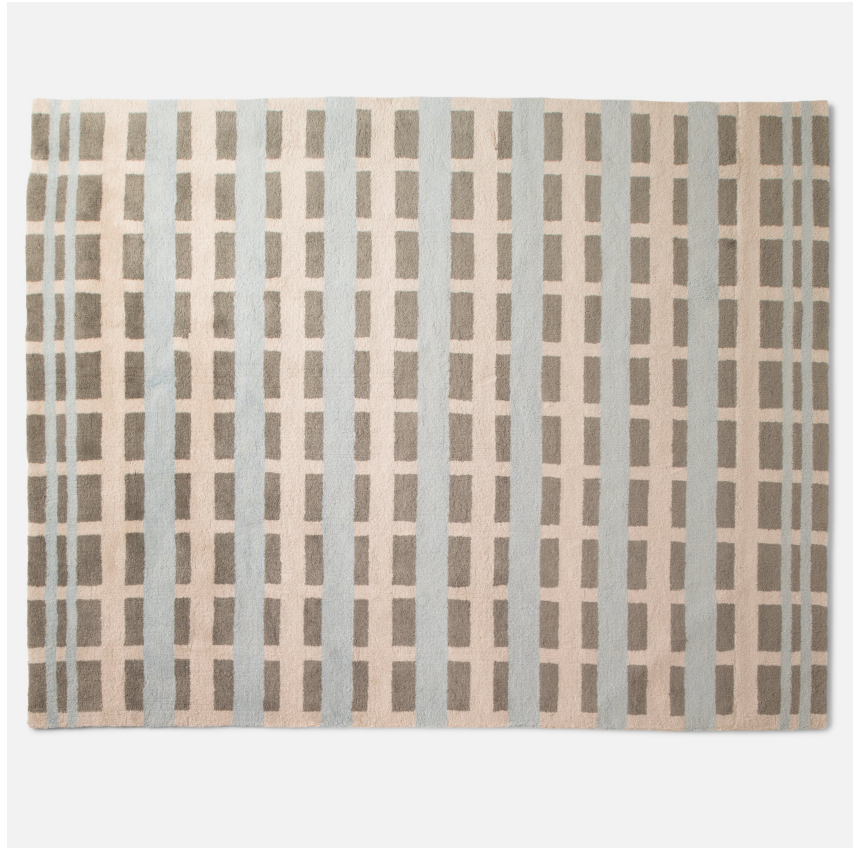

NETWORK

SH136850-BL

Subtly sophisticated, the Network Tufted Wool Rug features a mesmerizing geometric pattern in a varied color palette to ground your space in material warmth and comfort. A harmonious blend of contemporary design and texture, its high pile design and cozy, wool construction add a touch of luxury while ensuring a soft feel underfoot.

FINISHES

BLUE

DIMENSIONS / SPECS

Width/Diameter: 96"
Length: 120"
Product Weight: 53lb
Rug Size: 8x10
Rug Construction: Hand-Loomed
Pile Height: 1.5"

SHIPPING

Carton 1: 100" x 12" x 12"
Carton 1 Weight: 50lb
Shipping Method: Truck Only
Country of Origin: US