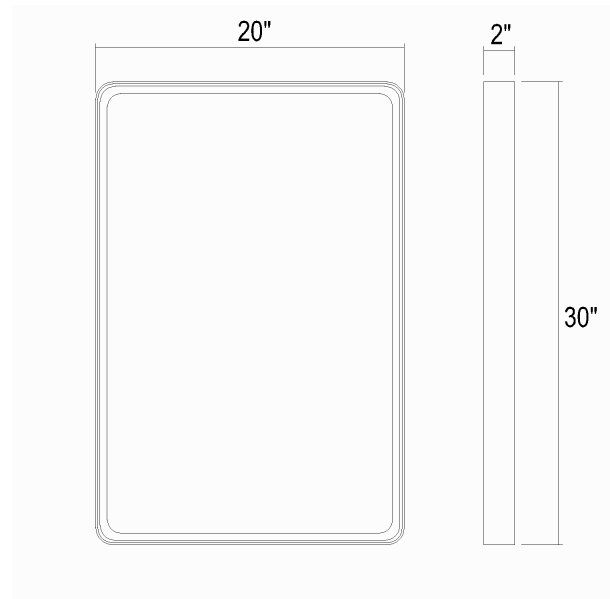

## DIMENSIONS / SPECS

Height: 30"

Width/Diameter: 20"

Product Weight: 37lb

Extension: 2"

## SHIPPING

Carton 1: 24" x 34" x 6"

Carton 1 Weight: 37lb

Shipping Method: Ground

Country of Origin:

---

SCHOOLHOUSE