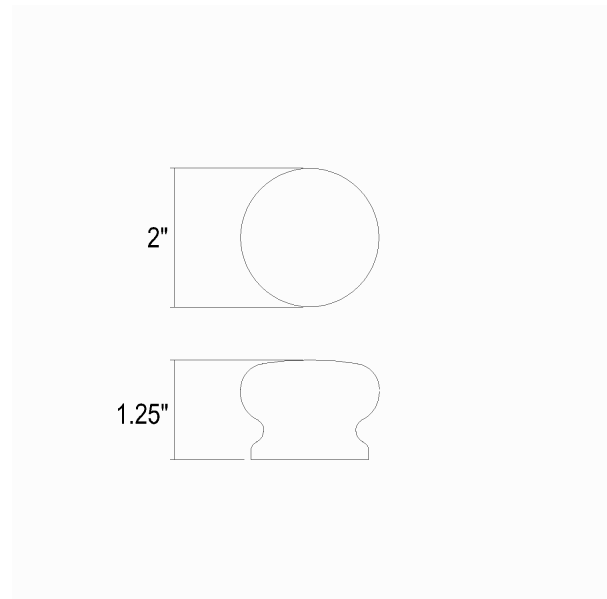

FINISHES

Walnut

DIMENSIONS / SPECS

Width/Diameter: 2"

Product Weight: 1lb

Extension: 2"

Knob Size: 2"

SHIPPING

Carton 1: 12" x 12" x 7"

Carton 1 Weight: 2lb

Shipping Method: Ground

Country of Origin: CN

SCHOOLHOUSE