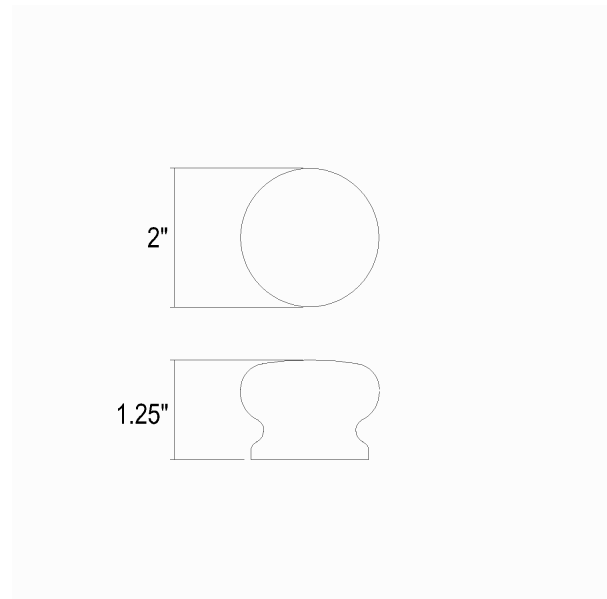

FINISHES

Beech

DIMENSIONS / SPECS

Width/Diameter: 2"

Product Weight: 1lb

Extension: 2"

Center-to-Center: 4"

Knob Size: 2"

SHIPPING

Carton 1: 4" x 2" x 2"

Carton 1 Weight: 1lb

Shipping Method: Ground

Country of Origin: CN

SCHOOLHOUSE