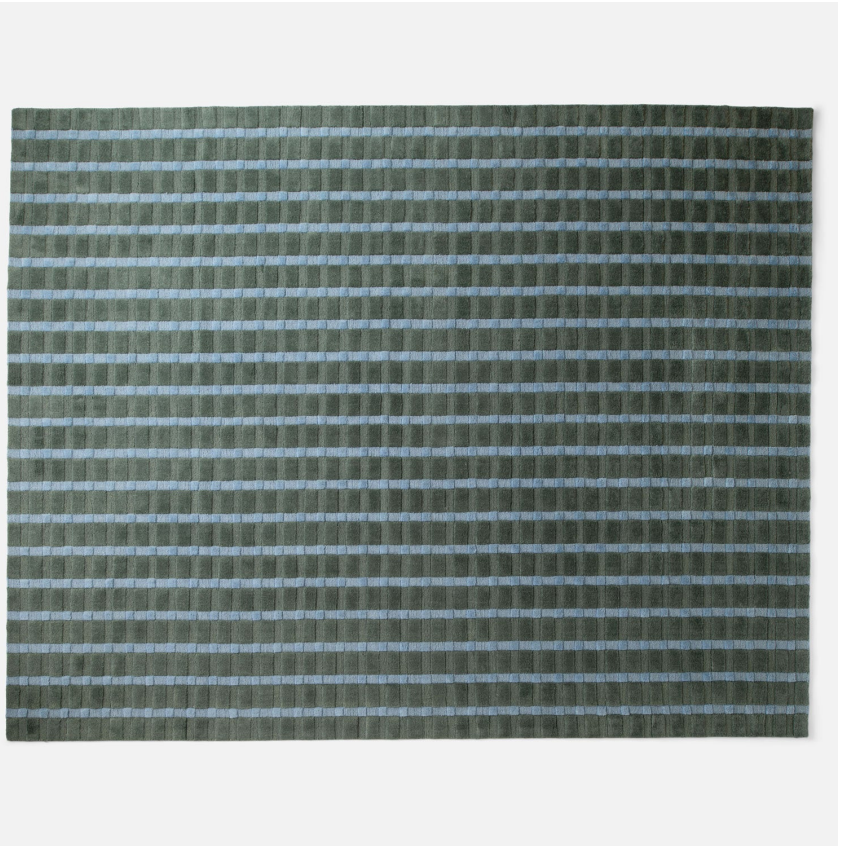

ASHLAR

SH126047-GR/BL

Bring a sense of playful pattern to your space with the texture-forward Ashlar Handwoven Wool Rug. Inspired by a type of masonry made of large square cut stones, the patterned, dimensional look of this geometric rug makes for a unique yet sophisticated design perfect for layering into living rooms, bedrooms, and hallways alike. Hand-loomed in India from 100% pure wool.

FINISHES

Green w/ BLUE

DIMENSIONS / SPECS

Width/Diameter: 108"

Length: 144"

Product Weight: 72lb

Rug Size: 9x12

Rug Construction: Handwoven

Pile Height: 0.5"

SHIPPING

Carton 1: 112" x 10" x 10"

Carton 1 Weight: 72lb

Shipping Method: Truck Only

Country of Origin: IN

SCHOOLHOUSE