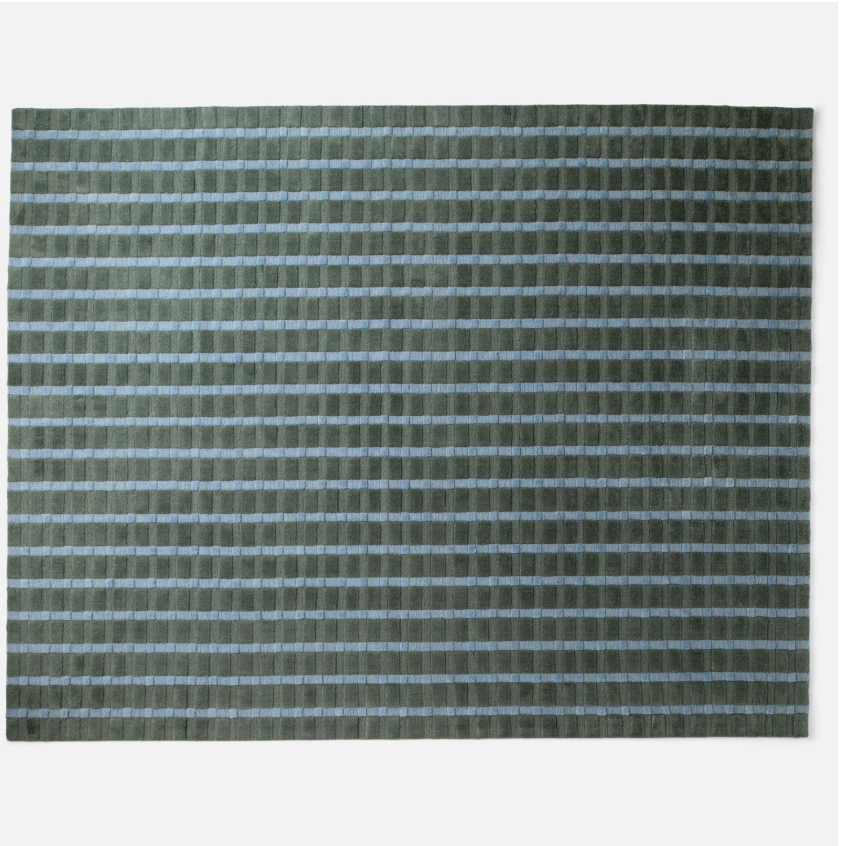

ASHLAR

SH126045-GR/BL

Bring a sense of playful pattern to your space with the texture-forward Ashlar Handwoven Wool Rug. Inspired by a type of masonry made of large square cut stones, the patterned, dimensional look of this geometric rug makes for a unique yet sophisticated design perfect for layering into living rooms, bedrooms, and hallways alike. Hand-loomed in India from 100% pure wool.

FINISHES

Green w/ BLUE

DIMENSIONS / SPECS

Width/Diameter: 96"
Length: 120"
Product Weight: 48lb
Rug Size: 8x10
Rug Construction: Handwoven
Pile Height: 0.5"

SHIPPING

Carton 1: 101" x 9" x 9"
Carton 1 Weight: 48lb
Shipping Method: Truck Only
Country of Origin: IN