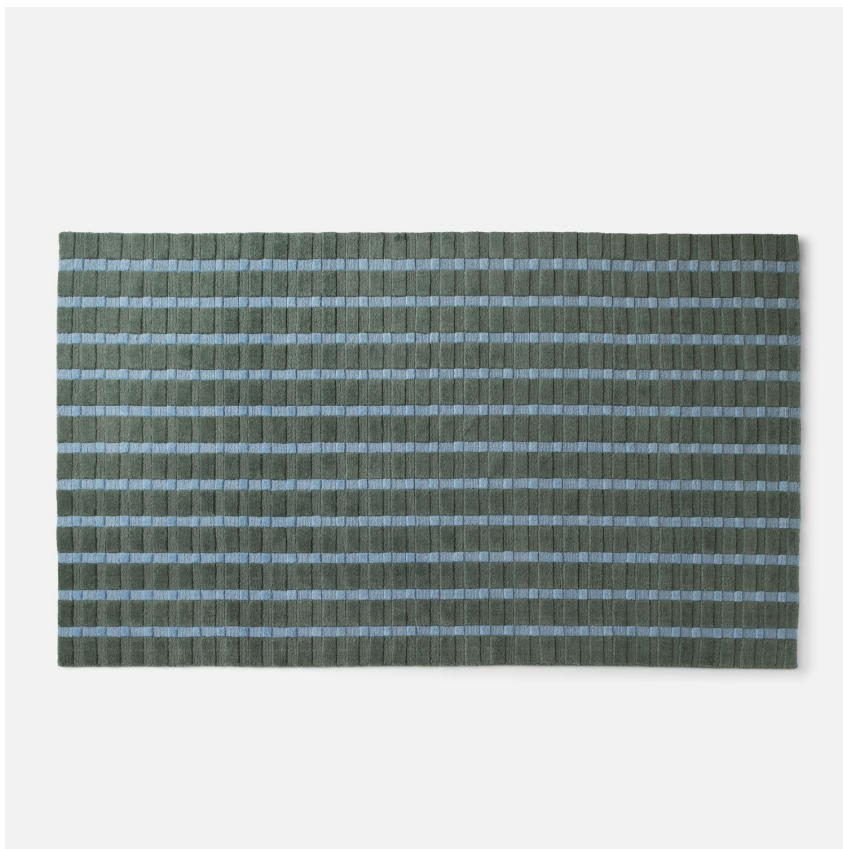

ASHLAR

SH126043-GR/BL

Bring a sense of playful pattern to your space with the texture-forward Ashlar Handwoven Wool Rug. Inspired by a type of masonry made of large square cut stones, the patterned, dimensional look of this geometric rug makes for a unique yet sophisticated design perfect for layering into living rooms, bedrooms, and hallways alike. Hand-loomed in India from 100% pure wool.

FINISHES

Green w/ BLUE

DIMENSIONS / SPECS

Width/Diameter: 60"

Length: 96"

Product Weight: 23lb

Rug Size: 5x8

Rug Construction: Handwoven

Pile Height: 0.5"

SHIPPING

Carton 1: 62" x 9" x 9"

Carton 1 Weight: 23lb

Shipping Method: Ground

Country of Origin: IN

SCHOOLHOUSE