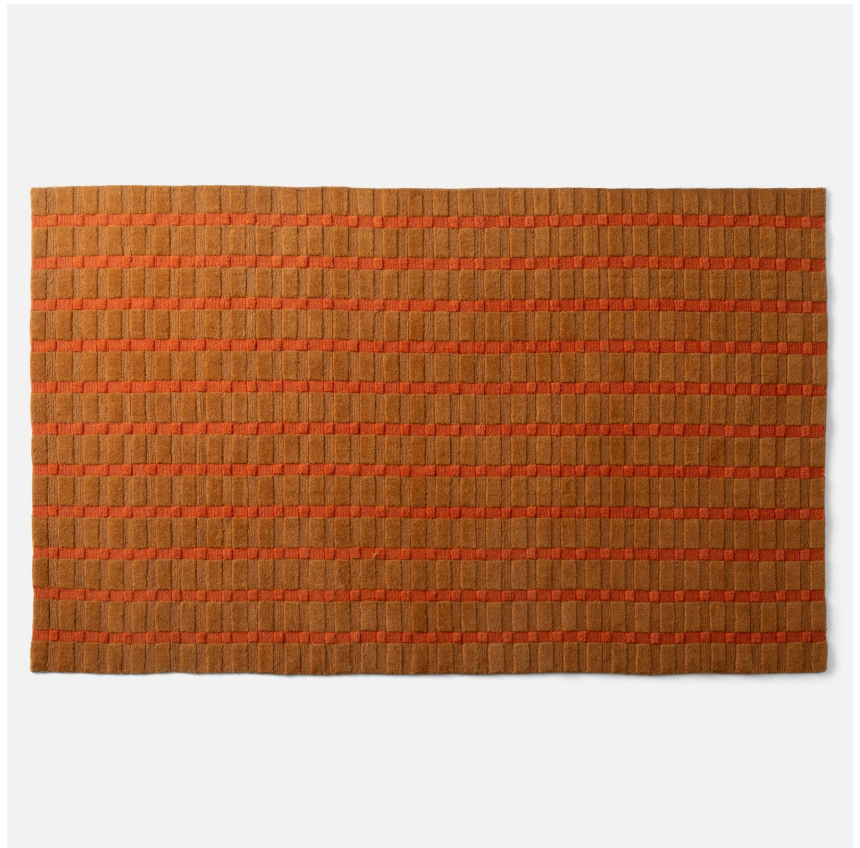

ASHLAR

SH126043-BW

Bring a sense of playful pattern to your space with the texture-forward Ashlar Handwoven Wool Rug. Inspired by a type of masonry made of large square cut stones, the patterned, dimensional look of this geometric rug makes for a unique yet sophisticated design perfect for layering into living rooms, bedrooms, and hallways alike. Hand-loomed in India from 100% pure wool.

FINISHES

Brown

DIMENSIONS / SPECS

Width/Diameter: 60"

Length: 96"

Product Weight: 23lb

Rug Size: 5x8

Rug Construction: Handwoven

Pile Height: 0.5"

SHIPPING

Carton 1: 9" x 9" x 62"

Carton 1 Weight: 29lb

Shipping Method: Truck Only

Country of Origin: IN

SCHOOLHOUSE