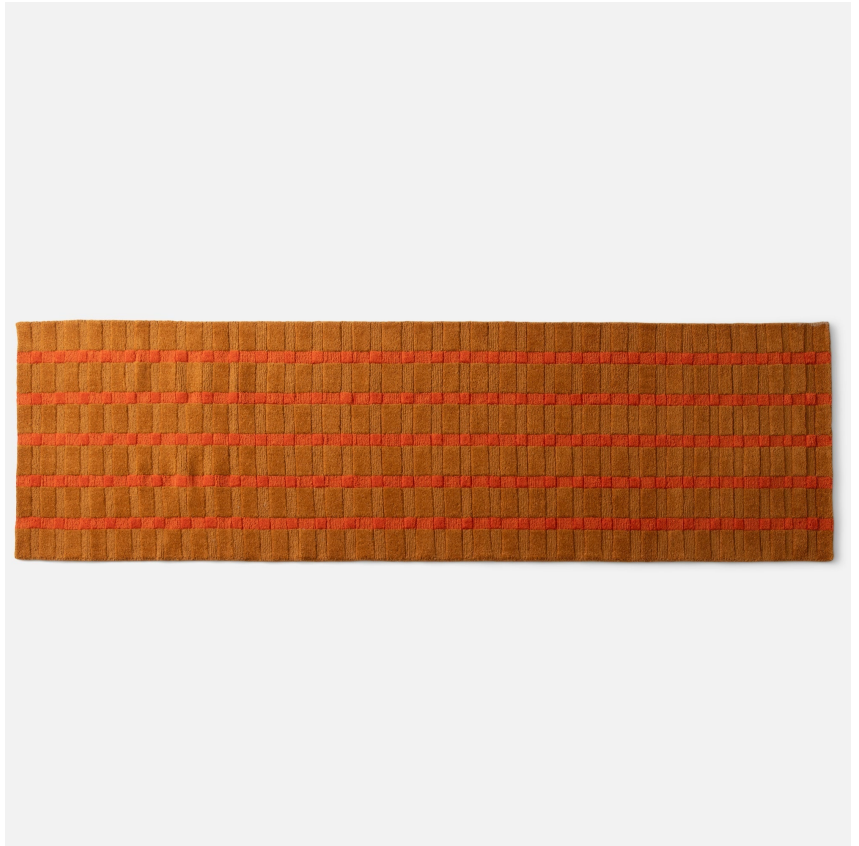

ASHLAR

SH126041-BW

Bring a sense of playful pattern to your space with the texture-forward Ashlar Handwoven Wool Rug. Inspired by a type of masonry made of large square cut stones, the patterned, dimensional look of this geometric rug makes for a unique yet sophisticated design perfect for layering into living rooms, bedrooms, and hallways alike. Hand-loomed in India from 100% pure wool.

FINISHES

Brown

DIMENSIONS / SPECS

Width/Diameter: 30"

Length: 96"

Product Weight: 13lb

Rug Size: **Runner**

Rug Construction: **Handwoven**

Pile Height: 0.5"

SHIPPING

Carton 1: 9" x 9" x 32"

Carton 1 Weight: 15lb

Shipping Method: **Ground**

Country of Origin: **IN**

SCHOOLHOUSE