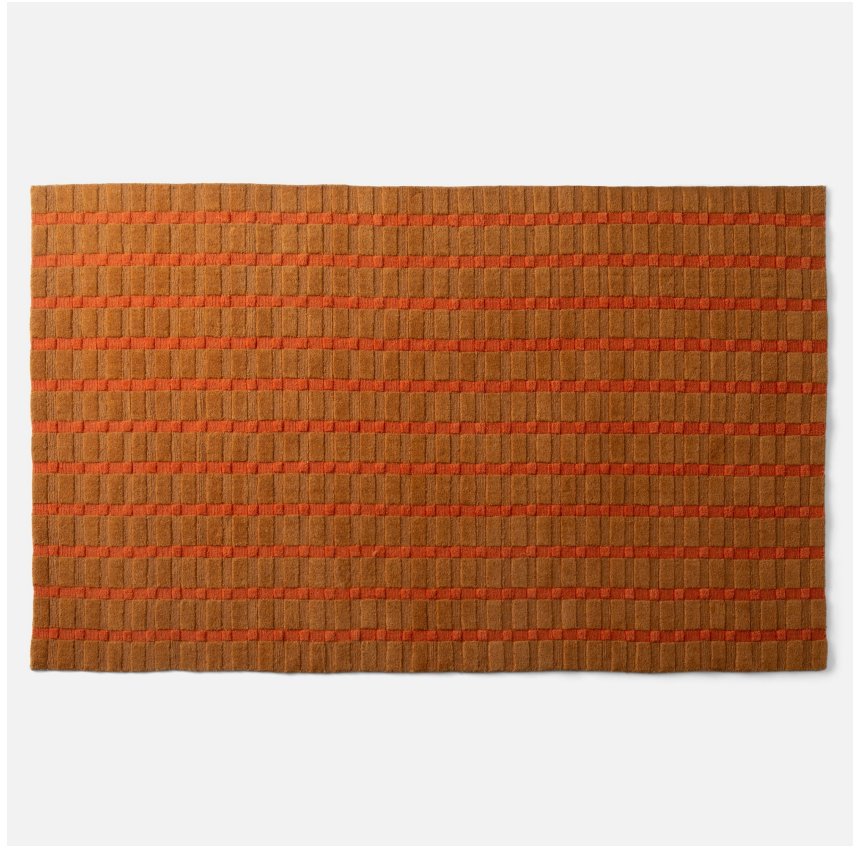

ASHLAR

SH126039-BW

Bring a sense of playful pattern to your space with the texture-forward Ashlar Handwoven Wool Rug. Inspired by a type of masonry made of large square cut stones, the patterned, dimensional look of this geometric rug makes for a unique yet sophisticated design perfect for layering into living rooms, bedrooms, and hallways alike. Hand-loomed in India from 100% pure wool.

FINISHES

Brown

DIMENSIONS / SPECS

Width/Diameter: 36"

Length: 60"

Product Weight: 9lb

Rug Size: 3x5

Rug Construction: Handwoven

Pile Height: 0.5"

SHIPPING

Carton 1: 8" x 8" x 36"

Carton 1 Weight: 12lb

Shipping Method: Ground

Country of Origin:

SCHOOLHOUSE