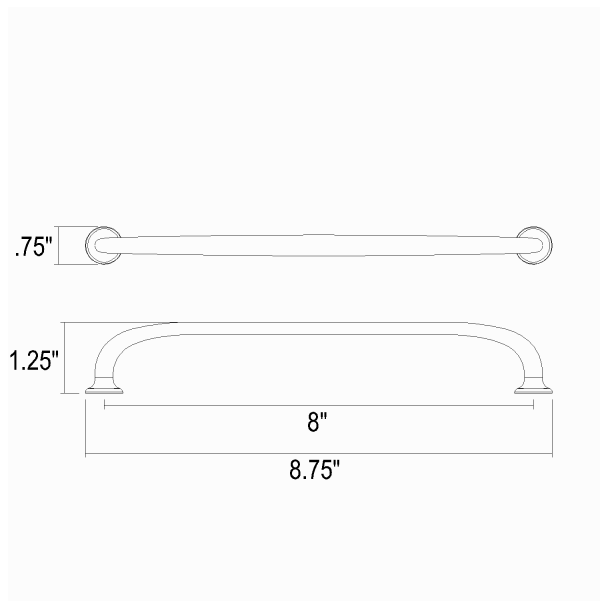

FINISHES

True Black

DIMENSIONS / SPECS

Height: 0.75"

Width/Diameter: 8.75"

Product Weight: 2lb

Extension: 1.5"

Center-to-Center: 8"

Pull Length: 8.75"

SHIPPING

Carton 1: 9" x 1" x 2"

Carton 1 Weight: 1lb

Shipping Method: Ground

Country of Origin:

SCHOOLHOUSE